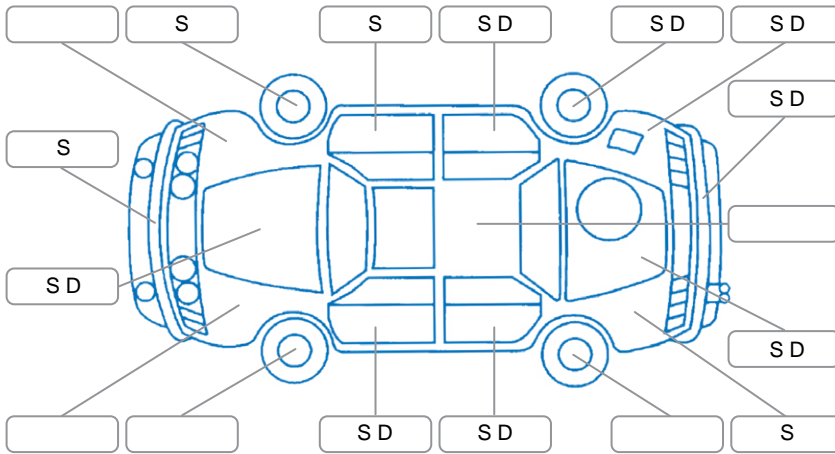

Report ID:	28,130,382	Version:	1
Created:	20 Apr 2026		

Make:	Toyota	Model:	Hiace
Body Style:	Van	Year:	2019
Rego No.:	QQB241	Rego Expiry:	14 Nov 2025
WoF Expiry:	08 Apr 2025	Odometer:	162,164 Kms
Good No.:	28130382	VIN:	7AT0H60FX24019190
Next Service:	135300	Service History:	No

Key
 S = Scratch R = Rust C = Crack * = Decals W = Significant scuffs
 D = Dent PT = Paint defect P = Pin dent SC = Stone Chips

Note: some defects and blemishes may not be displayed in the diagram

Body Inspection Comments

Roof rack keys missing,

Conditions During Body Inspection

Under Carriage and Under Bonnet Inspection Comments

Interior Comments

Seats:	driver seat torn,
Carpets:	Poor
Panels:	driver side scratches
Dashboard:	Average