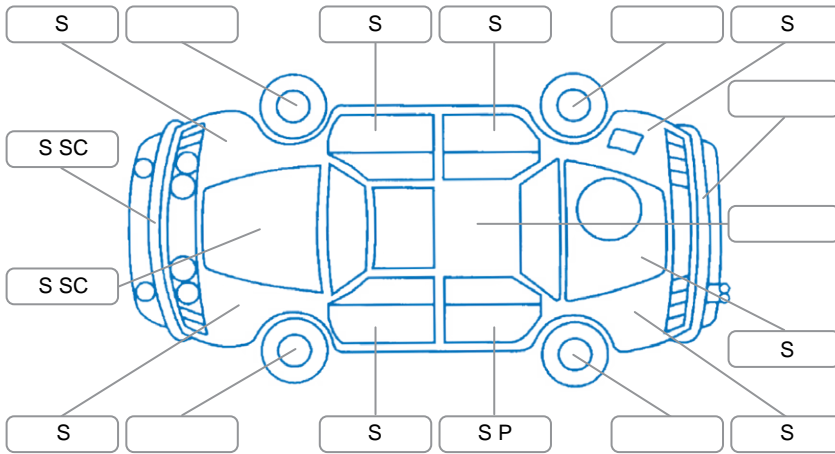

Report ID:	28,130,348	Version:	2
Created:	01 May 2026		

Make:	Hyundai	Model:	Sonata
Body Style:	Sedan	Year:	2005
Rego No.:	CPR326	Rego Expiry:	11 Aug 2026
WoF Expiry:	30 Jul 2026	Odometer:	96,689 Kms
Good No.:	28130348	VIN:	KMHEU41FR5A071235
Next Service:	109,000	Service History:	No

Key
 S = Scratch R = Rust C = Crack * = Decals W = Significant scuffs
 D = Dent PT = Paint defect P = Pin dent SC = Stone Chips

Note: some defects and blemishes may not be displayed in the diagram

Body Inspection Comments

Conditions During Body Inspection: Wet

Under Carriage and Under Bonnet Inspection Comments

Engine oil seepage

Interior Comments

Seats:	Average
Carpets:	Average
Panels:	Average
Dashboard:	Average

General Comments