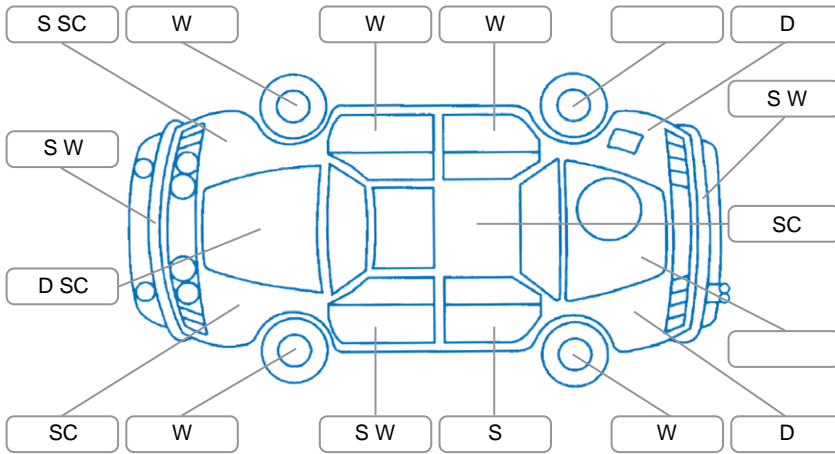

Report ID:	28,130,324	Version:	1
Created:	21 Apr 2026		

Make:	Subaru	Model:	Legacy
Body Style:	Wagon	Year:	2008
Rego No.:	NHU57	Rego Expiry:	25 Apr 2026
WoF Expiry:	16 Feb 2027	Odometer:	129,626 Kms
Good No.:	28130324	VIN:	7AT0GF0BX21173315
Next Service:	137,000km	Service History:	No

Key
 S = Scratch R = Rust C = Crack * = Decals W = Significant scuffs
 D = Dent PT = Paint defect P = Pin dent SC = Stone Chips

Note: some defects and blemishes may not be displayed in the diagram

Body Inspection Comments

Windscreen stone chips

Conditions During Body Inspection: Dry

Under Carriage and Under Bonnet Inspection Comments

4 wheel drive

Interior Comments

Seats:	Good
Carpets:	Good
Panels:	Good
Dashboard:	Poor

General Comments