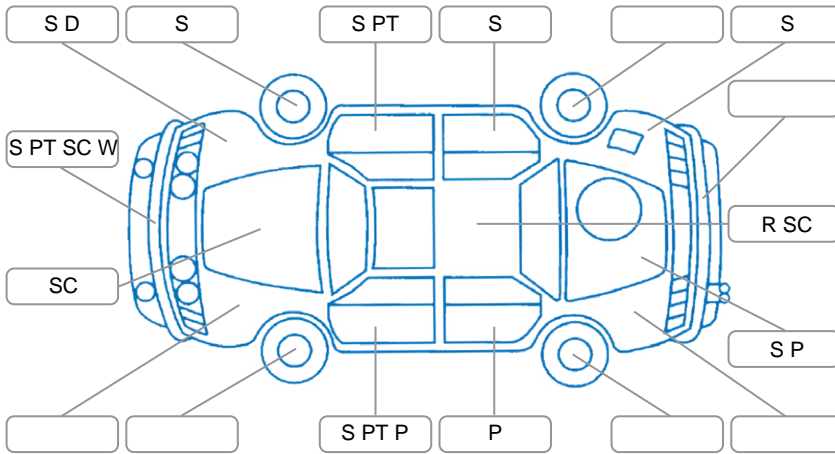

Report ID:	28,130,284	Version:	1
Created:	04 May 2026		

Make:	Nissan	Model:	Navara
Body Style:	Utility	Year:	2014
Rego No.:	HKS891	Rego Expiry:	01 Jul 2026
WoF Expiry:	04 May 2027	Odometer:	232,481 Kms
Good No.:	28130284	VIN:	MNTVCGD40A0600925
Next Service:	242,500km's	Service History:	No

Key
 S = Scratch R = Rust C = Crack * = Decals W = Significant scuffs
 D = Dent PT = Paint defect P = Pin dent SC = Stone Chips

Note: some defects and blemishes may not be displayed in the diagram

Body Inspection Comments

Water inside left rear taillight lens.

Conditions During Body Inspection

Dry

Under Carriage and Under Bonnet Inspection Comments

Oil leak from engine. Underbody surface rust.

Interior Comments

Seats:	Good
Carpets:	Good
Panels:	Average
Dashboard:	Good