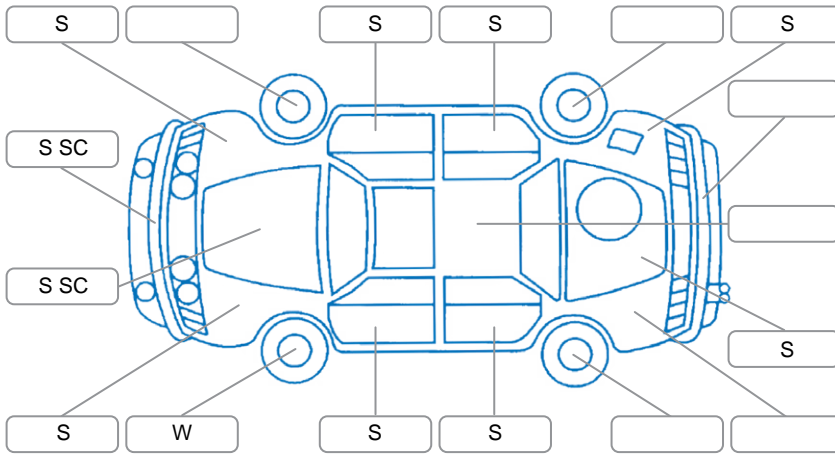

Report ID:	28,130,245	Version:	3
Created:	22 Apr 2026		

Make:	Suzuki	Model:	SX4
Body Style:	Wagon	Year:	2006
Rego No.:	MUN414	Rego Expiry:	15 Jun 2026
WoF Expiry:	19 Aug 2026	Odometer:	167,319 Kms
Good No.:	28130245	VIN:	7AT0GKG7X19100601
Next Service:	177,000	Service History:	No

Key
 S = Scratch R = Rust C = Crack * = Decals W = Significant scuffs
 D = Dent PT = Paint defect P = Pin dent SC = Stone Chips

Note: some defects and blemishes may not be displayed in the diagram

Body Inspection Comments

Conditions During Body Inspection: Wet

Under Carriage and Under Bonnet Inspection Comments

Interior Comments

Seats:	Good
Carpets:	Good
Panels:	Good
Dashboard:	Good

General Comments

Road Conditions During Test Drive	Dry		
Engine Timing Mechanism	Timing Chain		
Evidence of Cam Belt Replacement	<input type="checkbox"/> Yes	<input type="checkbox"/> No	Kms
Inspected by:	Kyle Kelly		
Published by:	Jayson Rodriguez		
Inspection Date:	20 Apr 2026		