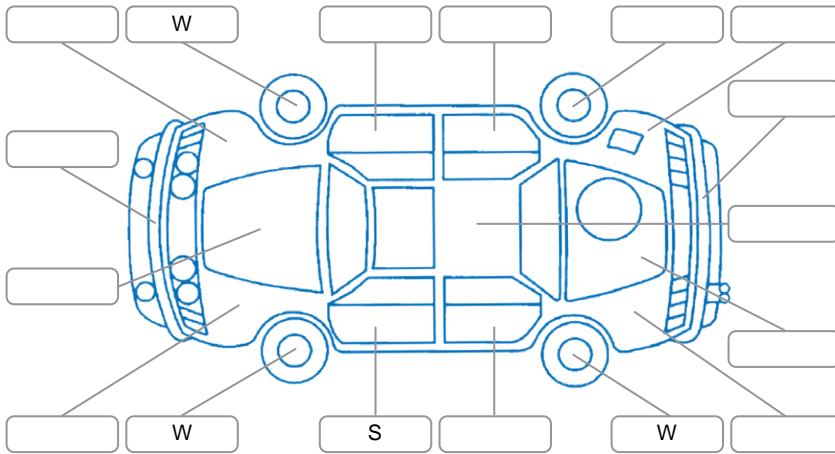

Report ID:	28,130,232	Version:	2
Created:	01 May 2026		

Make:	Mazda	Model:	Axela
Body Style:	Hatchback	Year:	2014
Rego No.:	RGC123	Rego Expiry:	22 Jun 2026
WoF Expiry:	27 Apr 2027	Odometer:	85,000 Kms
Good No.:	28130232	VIN:	7AT0C13JX25102721
Next Service:	95,000 Kms	Service History:	No

Key
 S = Scratch R = Rust C = Crack * = Decals W = Significant scuffs
 D = Dent PT = Paint defect P = Pin dent SC = Stone Chips

Note: some defects and blemishes may not be displayed in the diagram

Body Inspection Comments