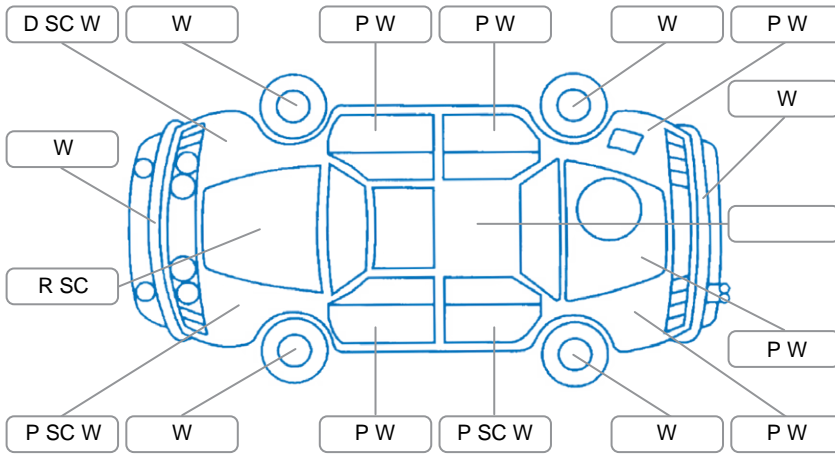

Report ID:	28,130,189	Version:	1
Created:	23 Apr 2026		

Make:	Toyota	Model:	Vanguard
Body Style:	Wagon	Year:	2008
Rego No.:	HDS602	Rego Expiry:	23 May 2026
WoF Expiry:	11 Nov 2026	Odometer:	169,230 Kms
Good No.:	28130189	VIN:	7AT0H65BX13160270
Next Service:	172,000	Service History:	No

Key
 S = Scratch R = Rust C = Crack * = Decals W = Significant scuffs
 D = Dent PT = Paint defect P = Pin dent SC = Stone Chips

Note: some defects and blemishes may not be displayed in the diagram

Body Inspection Comments

Front bumper misaligned
 Rear bumper misaligned

Conditions During Body Inspection Dry

Under Carriage and Under Bonnet Inspection Comments

Interior Comments

Seats:	Average
Carpets:	worn
Panels:	Average
Dashboard:	Good