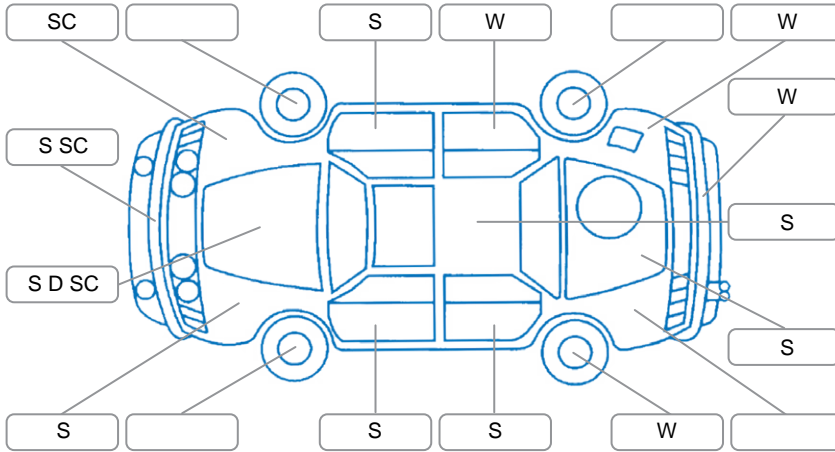

Report ID:	28,130,127	Version:	1
Created:	21 Apr 2026		

Make:	Hyundai	Model:	Getz
Body Style:	Hatchback	Year:	2009
Rego No.:	FFD432	Rego Expiry:	21 Jul 2026
WoF Expiry:	10 Jan 2027	Odometer:	124,797 Kms
Good No.:	28130127	VIN:	KMHBT51DMAU946055
Next Service:	132,500km	Service History:	Yes

**Key**

S = Scratch    R = Rust    C = Crack    \* = Decals    W = Significant scuffs  
 D = Dent    PT = Paint defect    P = Pin dent    SC = Stone Chips

Note: some defects and blemishes may not be displayed in the diagram