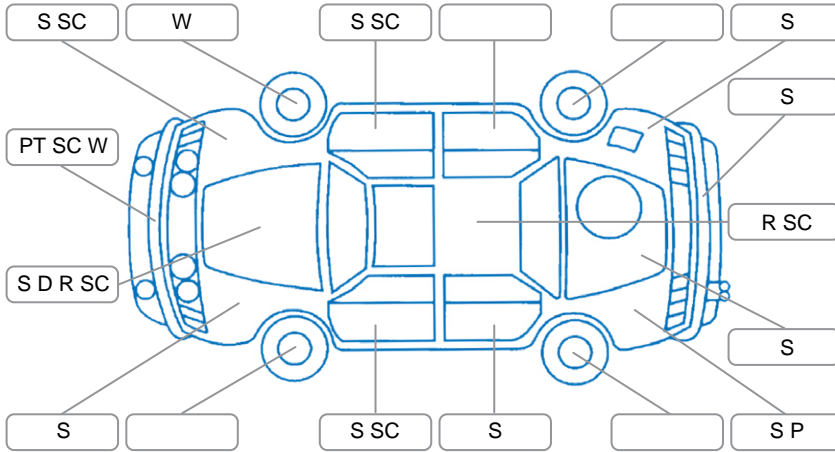

Report ID:	28,130,115	Version:	1
Created:	22 Apr 2026		

Make:	Volkswagen	Model:	Golf
Body Style:	Hatchback	Year:	2016
Rego No.:	JTK750	Rego Expiry:	04 May 2026
WoF Expiry:	27 Sep 2026	Odometer:	116,387 Kms
Good No.:	28130115	VIN:	WVWZZZAUZGW205504
Next Service:	131029	Service History:	No

**Key**

S = Scratch    R = Rust    C = Crack    \* = Decals    W = Significant scuffs  
 D = Dent    PT = Paint defect    P = Pin dent    SC = Stone Chips

Note: some defects and blemishes may not be displayed in the diagram