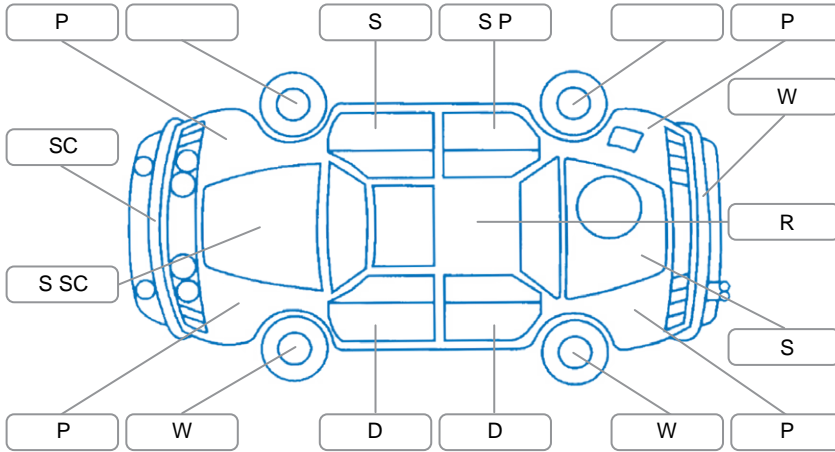

Report ID:	28,130,073	Version:	1
Created:	01 May 2026		

Make:	Mitsubishi	Model:	Lancer
Body Style:	Sedan	Year:	2012
Rego No.:	HCB672	Rego Expiry:	03 Jul 2026
WoF Expiry:	06 May 2027	Odometer:	144,846 Kms
Good No.:	28130073	VIN:	JMFSTCY4ACU002065
Next Service:		Service History:	No

**Key**

S = Scratch    R = Rust    C = Crack    \* = Decals    W = Significant scuffs  
 D = Dent    PT = Paint defect    P = Pin dent    SC = Stone Chips

Note: some defects and blemishes may not be displayed in the diagram

**General Comments**

Engine light displayed

Road Conditions During Test Drive    Dry

Engine Timing Mechanism    Timing Chain

Evidence of Cam Belt Replacement     Yes     No    Kms

Inspected by: Kilipati Mae