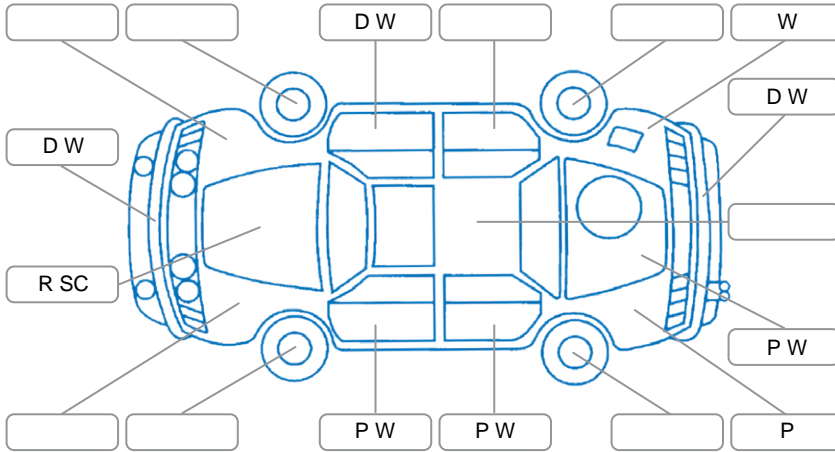

Report ID:	28,130,060	Version:	1
Created:	21 Apr 2026		

Make:	Nissan	Model:	Micra
Body Style:	Hatchback	Year:	2011
Rego No.:	FWR707	Rego Expiry:	13 Dec 2026
WoF Expiry:	15 Apr 2027	Odometer:	131,516 Kms
Good No.:	28130060	VIN:	MNTFAUK13A0001377
Next Service:	137,000	Service History:	Yes

Key
 S = Scratch R = Rust C = Crack * = Decals W = Significant scuffs
 D = Dent PT = Paint defect P = Pin dent SC = Stone Chips

Note: some defects and blemishes may not be displayed in the diagram

Body Inspection Comments

Conditions During Body Inspection: Wet

Under Carriage and Under Bonnet Inspection Comments

Radiator support panel rust
 Underbody surface rust

Interior Comments

Seats:	Average
Carpets:	worn & torn
Panels:	Average
Dashboard:	Average