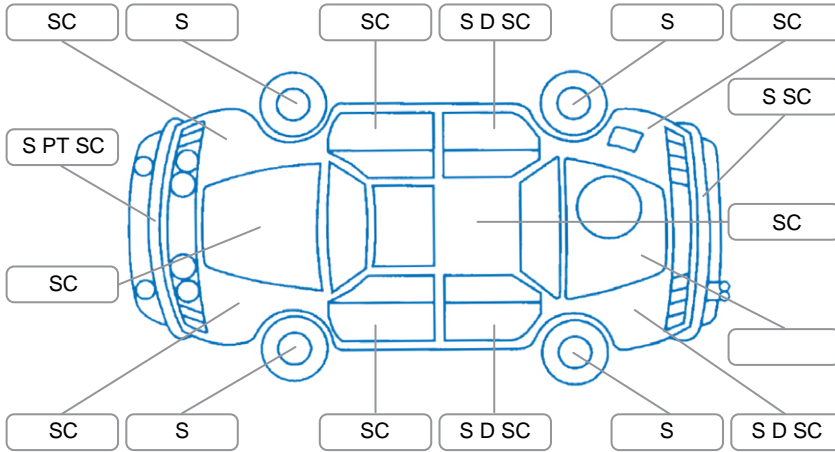

Report ID:	28,130,056	Version:	2
Created:	30 Apr 2026		

Make:	Mazda	Model:	Atenza
Body Style:	Sedan	Year:	2008
Rego No.:	KND814	Rego Expiry:	25 May 2026
WoF Expiry:	20 Oct 2026	Odometer:	182,818 Kms
Good No.:	28130056	VIN:	7AT0C139X17102606
Next Service:	192,820 Kms	Service History:	No

**Key**

S = Scratch    R = Rust    C = Crack    \* = Decals    W = Significant scuffs  
 D = Dent    PT = Paint defect    P = Pin dent    SC = Stone Chips

Note: some defects and blemishes may not be displayed in the diagram