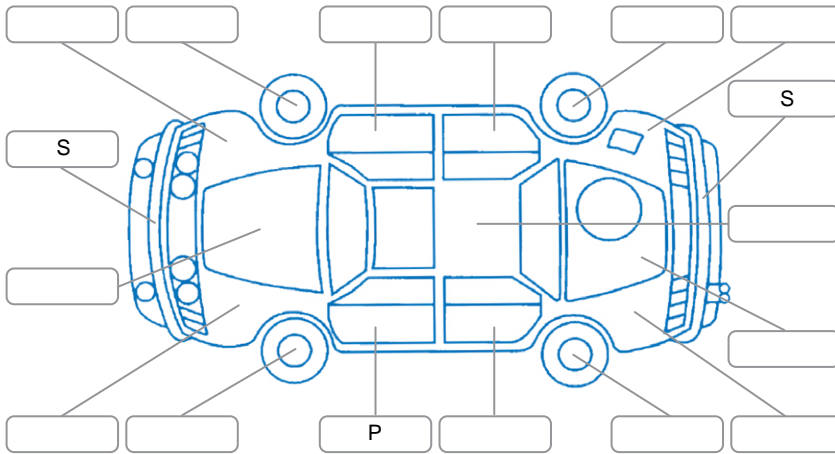

Report ID:	28,130,039	Version:	2
Created:	20 Apr 2026		

Make:	Land Rover	Model:	Discovery Sport
Body Style:	SUV	Year:	2019
Rego No.:	MGE216	Rego Expiry:	18 Jul 2026
WoF Expiry:	10 Dec 2026	Odometer:	58,881 Kms
Good No.:	28130039	VIN:	SALCA2AN6KH826283
Next Service:	90,000 kms	Service History:	Yes

Key
 S = Scratch R = Rust C = Crack * = Decals W = Significant scuffs
 D = Dent PT = Paint defect P = Pin dent SC = Stone Chips

Note: some defects and blemishes may not be displayed in the diagram

Body Inspection Comments