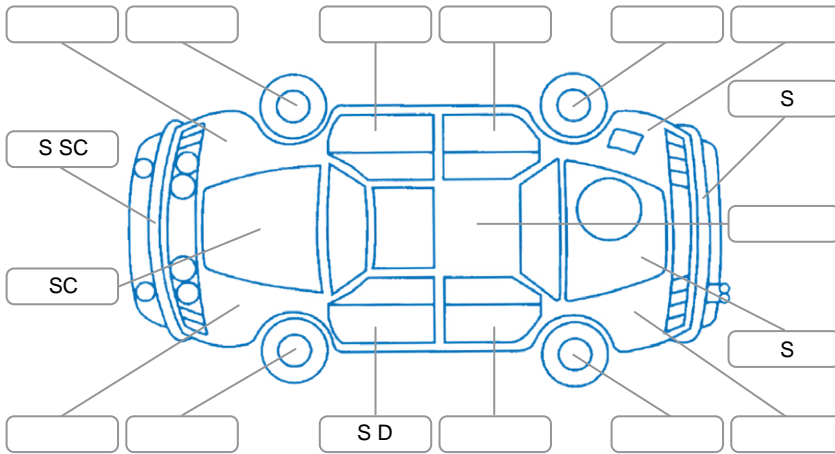

Report ID:	28,130,002	Version:	1
Created:	06 May 2026		

Make:	Volkswagen	Model:	Golf
Body Style:	Hatchback	Year:	2016
Rego No.:	KCJ120	Rego Expiry:	25 Sep 2026
WoF Expiry:	12 Sep 2026	Odometer:	167,828 Kms
Good No.:	28130002	VIN:	WVWZZZAUZH029846
Next Service:	177828	Service History:	No

Key
 S = Scratch R = Rust C = Crack * = Decals W = Significant scuffs
 D = Dent PT = Paint defect P = Pin dent SC = Stone Chips

Note: some defects and blemishes may not be displayed in the diagram

Body Inspection Comments