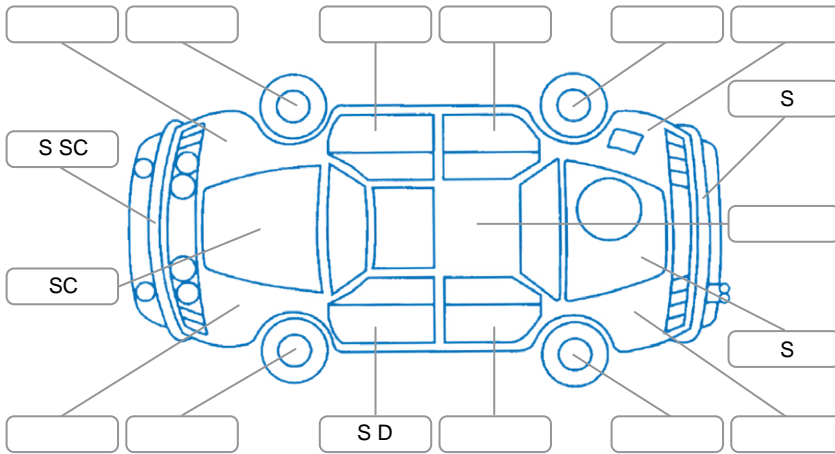

Report ID:	28,130,002	Version:	2
Created:	28 May 2026		

Make:	Volkswagen	Model:	Golf
Body Style:	Hatchback	Year:	2016
Rego No.:	KCJ120	Rego Expiry:	25 Sep 2026
WoF Expiry:	02 Jun 2027	Odometer:	167,859 Kms
Good No.:	28130002	VIN:	WVWZZZAUZH029846
Next Service:	177828	Service History:	No

Key
 S = Scratch R = Rust C = Crack * = Decals W = Significant scuffs
 D = Dent PT = Paint defect P = Pin dent SC = Stone Chips

Note: some defects and blemishes may not be displayed in the diagram

Body Inspection Comments

Conditions During Body Inspection: Dry

Under Carriage and Under Bonnet Inspection Comments

Interior Comments

Seats:	Average
Carpets:	Average
Panels:	Average
Dashboard:	Average

General Comments

Road Conditions During Test Drive	Dry	
Engine Timing Mechanism	Timing Chain	
Evidence of Cam Belt Replacement	<input type="checkbox"/> Yes <input type="checkbox"/> No	Kms
Inspected by:	Bryce Steele	
Published by:	Terence Wickham	
Inspection Date:	06 May 2026	