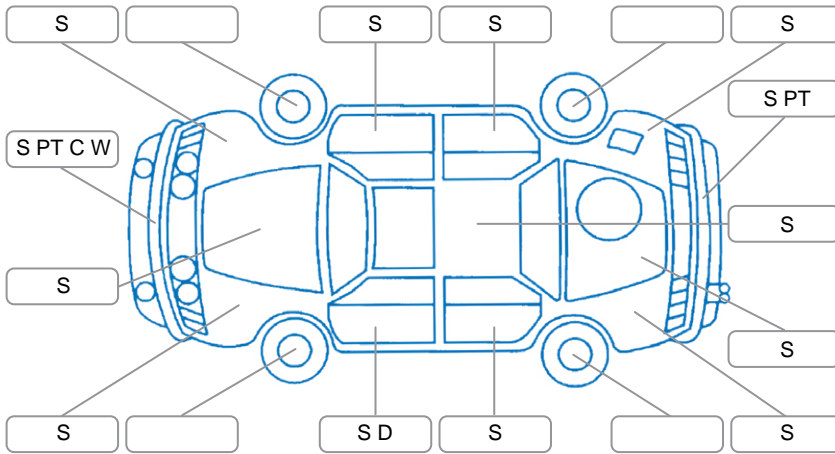

Report ID:	28,129,961	Version:	1
Created:	24 Apr 2026		

Make:	Toyota	Model:	Prius
Body Style:	Wagon	Year:	2013
Rego No.:	RPP261	Rego Expiry:	28 Jun 2026
WoF Expiry:	06 May 2027	Odometer:	170,395 Kms
Good No.:	28129961	VIN:	7AT0H637X23535739
Next Service:	177000 kms	Service History:	Yes

Key
 S = Scratch R = Rust C = Crack * = Decals W = Significant scuffs
 D = Dent PT = Paint defect P = Pin dent SC = Stone Chips

Note: some defects and blemishes may not be displayed in the diagram

Body Inspection Comments

Conditions During Body Inspection: Dry

Under Carriage and Under Bonnet Inspection Comments

Interior Comments

Seats:	Average
Carpets:	Average
Panels:	Average
Dashboard:	Average

General Comments

Road Conditions During Test Drive	Dry		
Engine Timing Mechanism	Timing Chain		
Evidence of Cam Belt Replacement	<input type="checkbox"/> Yes	<input type="checkbox"/> No	Kms
Inspected by:	Caine Teke		
Published by:	Luke Saunders		
Inspection Date:	21 Apr 2026		