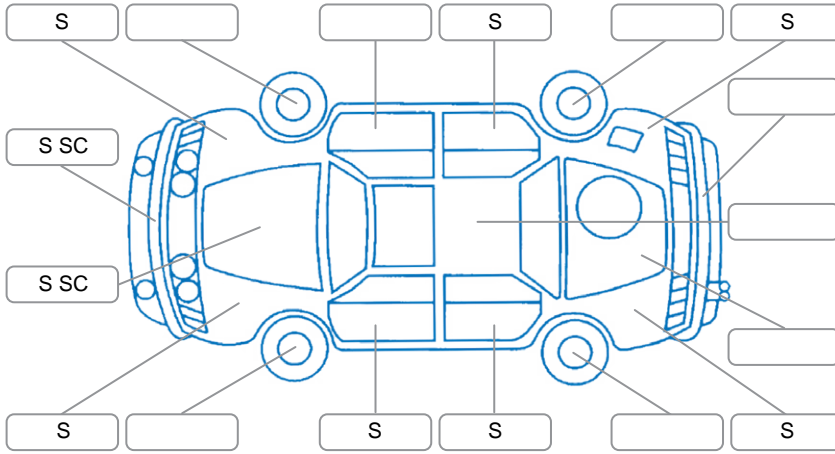

Report ID:	28,129,935	Version:	1
Created:	24 Apr 2026		

Make:	Mazda	Model:	Axela
Body Style:	Hatchback	Year:	2015
Rego No.:	QJR407	Rego Expiry:	14 Jun 2026
WoF Expiry:	08 May 2027	Odometer:	55,290 Kms
Good No.:	28129935	VIN:	7AT0C13JX23102308
Next Service:	65,000	Service History:	No

Key

S = Scratch R = Rust C = Crack * = Decals W = Significant scuffs
 D = Dent PT = Paint defect P = Pin dent SC = Stone Chips

Note: some defects and blemishes may not be displayed in the diagram

Body Inspection Comments

Conditions During Body Inspection: Dry

Under Carriage and Under Bonnet Inspection Comments

Interior Comments

Seats:	front seats stained
Carpets:	Good
Panels:	Good
Dashboard:	Good

General Comments

Road Conditions During Test Drive	Dry
Engine Timing Mechanism	Timing Chain
Evidence of Cam Belt Replacement	<input type="checkbox"/> Yes <input type="checkbox"/> No Kms
Inspected by:	Kyle Kelly
Published by:	Miroslav Granich
Inspection Date:	23 Apr 2026