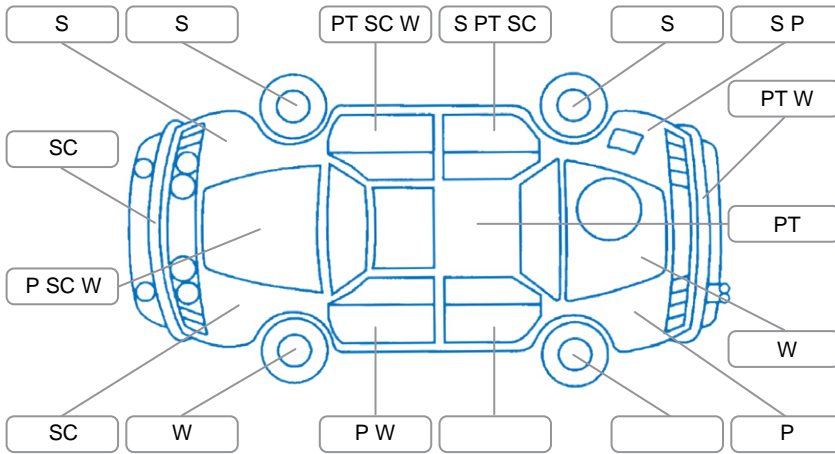

Report ID:	28,129,919	Version:	1
Created:	22 Apr 2026		

Make:	Suzuki	Model:	Swift
Body Style:	Hatchback	Year:	2010
Rego No.:	RRS431	Rego Expiry:	31 Dec 2026
WoF Expiry:	06 May 2027	Odometer:	193,965 Kms
Good No.:	28129919	VIN:	JSAEZC21S00571752
Next Service:	203,973 Kms	Service History:	No

Key

S = Scratch R = Rust C = Crack * = Decals W = Significant scuffs
 D = Dent PT = Paint defect P = Pin dent SC = Stone Chips

Note: some defects and blemishes may not be displayed in the diagram

Body Inspection Comments

Conditions During Body Inspection: Wet

Under Carriage and Under Bonnet Inspection Comments

Front-wheel drive

Interior Comments

Seats:	Average
Carpets:	Good
Panels:	Good
Dashboard:	Good

General Comments

Road Conditions During Test Drive	Wet
Engine Timing Mechanism	Timing Chain
Evidence of Cam Belt Replacement	<input type="checkbox"/> Yes <input type="checkbox"/> No Kms
Inspected by:	Ryan Scott
Published by:	Jayson Rodriguez
Inspection Date:	21 Apr 2026