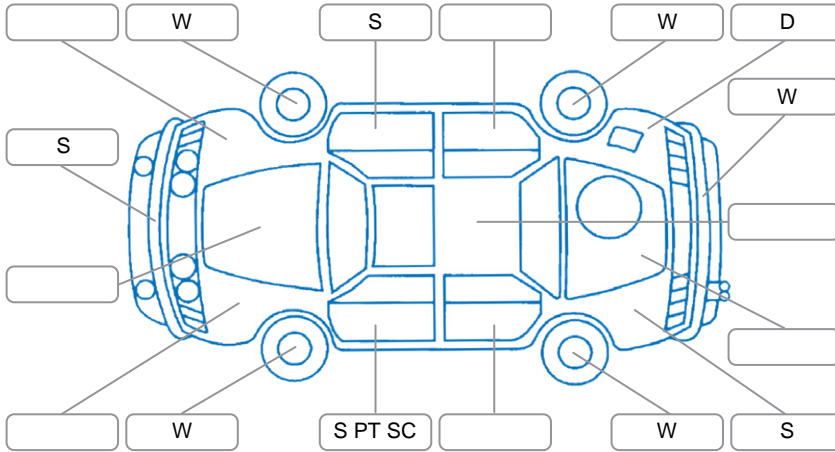

Report ID:	28,129,886	Version:	2
Created:	11 May 2026		

Make:	Nissan	Model:	Fairlady
Body Style:	Sports Car	Year:	2005
Rego No.:	GMF259	Rego Expiry:	13 Sep 2026
WoF Expiry:	14 Apr 2027	Odometer:	142,029 Kms
Good No.:	28129886	VIN:	7AT0DH2PX12400026
Next Service:	152,000 Kms	Service History:	No

Key

S = Scratch R = Rust C = Crack * = Decals W = Significant scuffs
 D = Dent PT = Paint defect P = Pin dent SC = Stone Chips

Note: some defects and blemishes may not be displayed in the diagram

Body Inspection Comments

Aerial sleeve perished.

Conditions During Body Inspection

Dry

Under Carriage and Under Bonnet Inspection Comments

Rear wheel drive.
Freshly serviced.

Interior Comments

Seats:	Average
Carpets:	Average
Panels:	Average
Dashboard:	Average