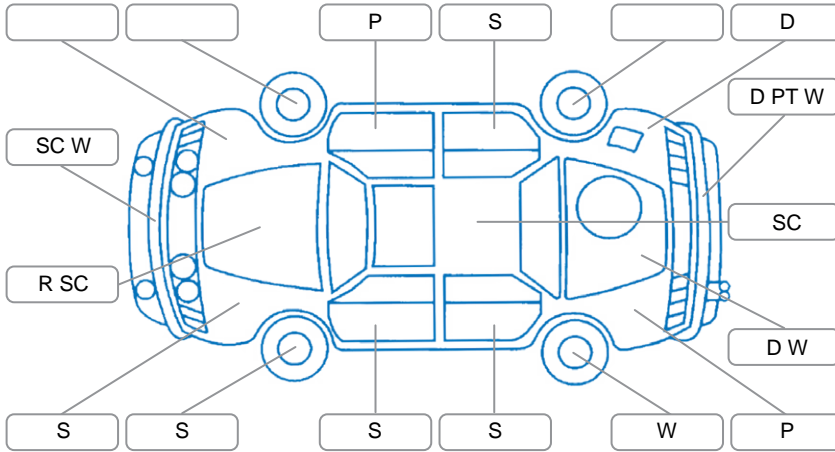

Report ID:	28,129,864	Version:	1
Created:	20 Apr 2026		

Make:	Honda	Model:	CRV
Body Style:	Wagon	Year:	2006
Rego No.:	KPD307	Rego Expiry:	10 Nov 2026
WoF Expiry:	27 Aug 2026	Odometer:	93,411 Kms
Good No.:	28129864	VIN:	7AT08G7HX17003125
Next Service:	102,300kms	Service History:	No

### Key

S = Scratch    R = Rust    C = Crack    \* = Decals    W = Significant scuffs  
 D = Dent    PT = Paint defect    P = Pin dent    SC = Stone Chips

Note: some defects and blemishes may not be displayed in the diagram

### Under Carriage and Under Bonnet Inspection Comments

Steering tie rod end boots are torn and leaking.