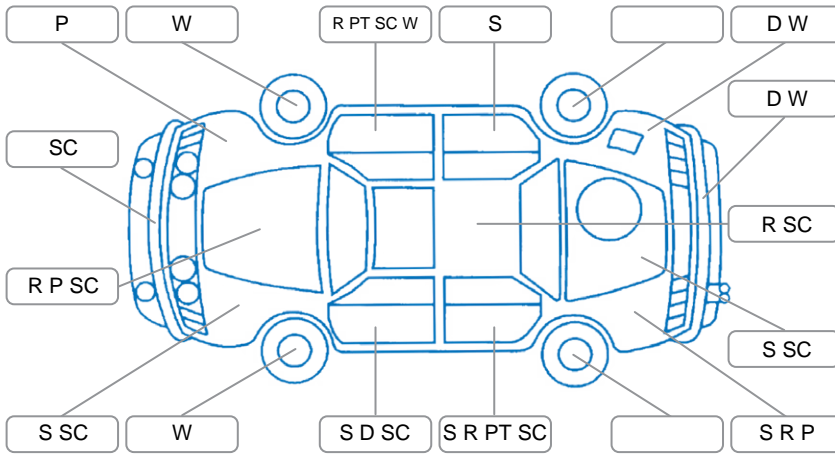

Report ID:	28,129,855	Version:	1
Created:	22 Apr 2026		

Make:	Mazda	Model:	Axela
Body Style:	Hatchback	Year:	2008
Rego No.:	KLU927	Rego Expiry:	21 May 2026
WoF Expiry:	11 Mar 2026	Odometer:	203,770 Kms
Good No.:	28129855	VIN:	7AT0C13JX16327937
Next Service:	210000	Service History:	No

Key
 S = Scratch R = Rust C = Crack * = Decals W = Significant scuffs
 D = Dent PT = Paint defect P = Pin dent SC = Stone Chips

Note: some defects and blemishes may not be displayed in the diagram

Body Inspection Comments

Front bumper misaligned

Conditions During Body Inspection

Dry

Under Carriage and Under Bonnet Inspection Comments

Interior Comments

Seats:	Average
Carpets:	Average
Panels:	Average
Dashboard:	worn steering wheel