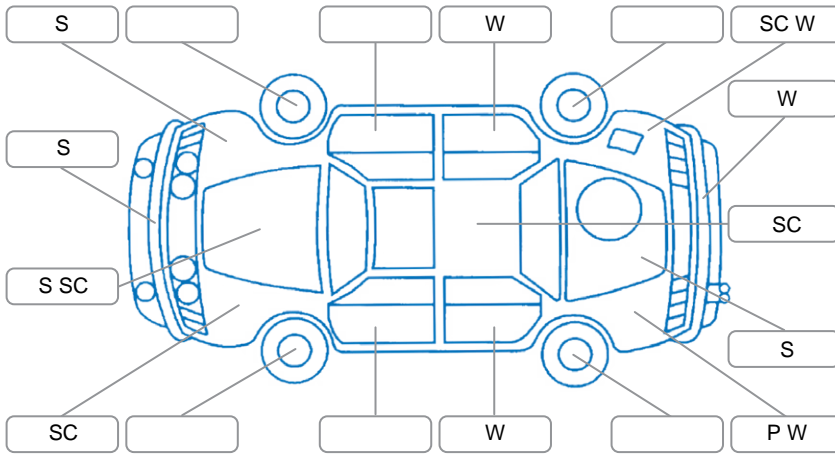

Key

S = Scratch R = Rust C = Crack * = Decals W = Significant scuffs
 D = Dent PT = Paint defect P = Pin dent SC = Stone Chips

Note: some defects and blemishes may not be displayed in the diagram

Body Inspection Comments

Windscreen stone chips

Conditions During Body Inspection

Dry

Under Carriage and Under Bonnet Inspection Comments

Front wheel drive

Interior Comments

Seats:	Good
Carpets:	Average
Panels:	Average
Dashboard:	Good