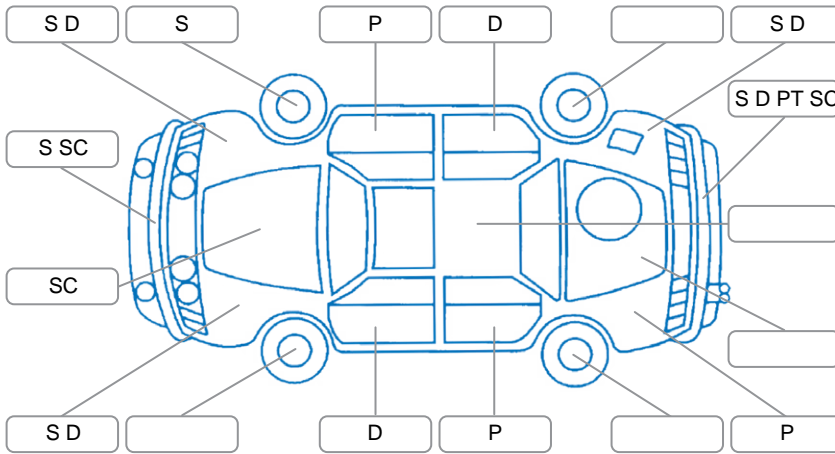

Report ID:	28,129,791	Version:	1
Created:	22 Apr 2026		

Make:	Hyundai	Model:	I30
Body Style:	Wagon	Year:	2011
Rego No.:	FWP16	Rego Expiry:	14 Oct 2026
WoF Expiry:	15 Oct 2026	Odometer:	160,356 Kms
Good No.:	28129791	VIN:	KMHDC81EMBU097290
Next Service:	161,000kms	Service History:	No

Key

S = Scratch R = Rust C = Crack * = Decals W = Significant scuffs
 D = Dent PT = Paint defect P = Pin dent SC = Stone Chips

Note: some defects and blemishes may not be displayed in the diagram

Body Inspection Comments

Left mirror housing cracked.
 One rear parking sensor missing.

Conditions During Body Inspection

Dry

Under Carriage and Under Bonnet Inspection Comments

Left sill dented.

Interior Comments

Seats:	Good
Carpets:	Good
Panels:	tailgate trim cracked. Sunglass holder missing.
Dashboard:	Good