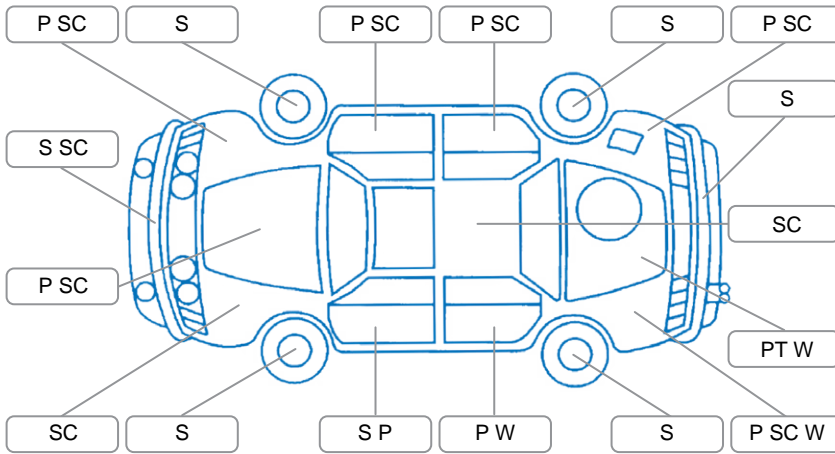

Report ID:	28,129,715	Version:	1
Created:	28 Apr 2026		

Make:	Subaru	Model:	Legacy
Body Style:	Wagon	Year:	2008
Rego No.:	EMA628	Rego Expiry:	29 Jul 2026
WoF Expiry:	10 Oct 2026	Odometer:	301,529 Kms
Good No.:	28129715	VIN:	JF1BP9KL58G069208
Next Service:	282,630kms	Service History:	No

Key
 S = Scratch R = Rust C = Crack * = Decals W = Significant scuffs
 D = Dent PT = Paint defect P = Pin dent SC = Stone Chips

Note: some defects and blemishes may not be displayed in the diagram

Body Inspection Comments

Left cant rail pin dented.

Conditions During Body Inspection

Dry

Under Carriage and Under Bonnet Inspection Comments

Engine oil leaks.
 F/L inner CV boot split.

Interior Comments

Seats:	Average
Carpets:	Average
Panels:	Average
Dashboard:	Dashboard cracked.