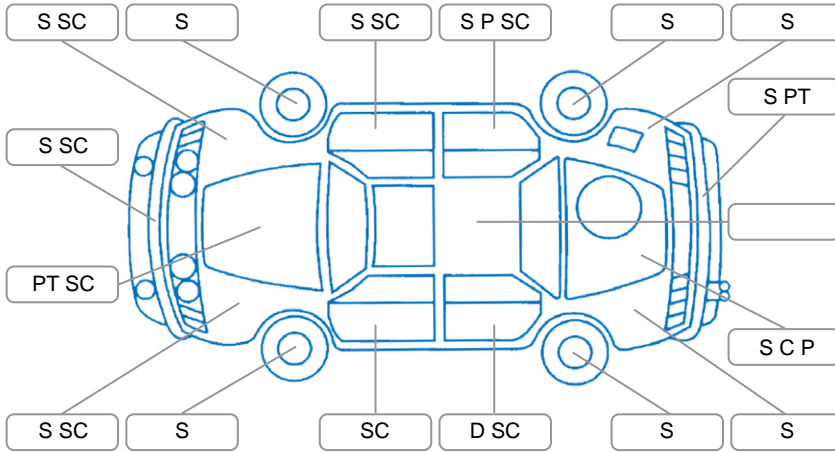

Report ID:	28,129,704	Version:	2
Created:	22 Apr 2026		

Make:	Jaguar	Model:	XJ6
Body Style:	Sedan	Year:	2003
Rego No.:	EZU613	Rego Expiry:	13 May 2026
WoF Expiry:	27 Aug 2026	Odometer:	175,222 Kms
Good No.:	28129704	VIN:	SAJAC72D14VG05453
Next Service:	180,000 Kms	Service History:	No

Key

S = Scratch R = Rust C = Crack * = Decals W = Significant scuffs
 D = Dent PT = Paint defect P = Pin dent SC = Stone Chips

Note: some defects and blemishes may not be displayed in the diagram

Body Inspection Comments

FR corner parking sensor missing. Rear tyres low on tread.
 FR door seal torn.
 Front and rear bumpers chrome moulding cracking.
 Stonechip in windscreen.

Conditions During Body Inspection Dry

Under Carriage and Under Bonnet Inspection Comments