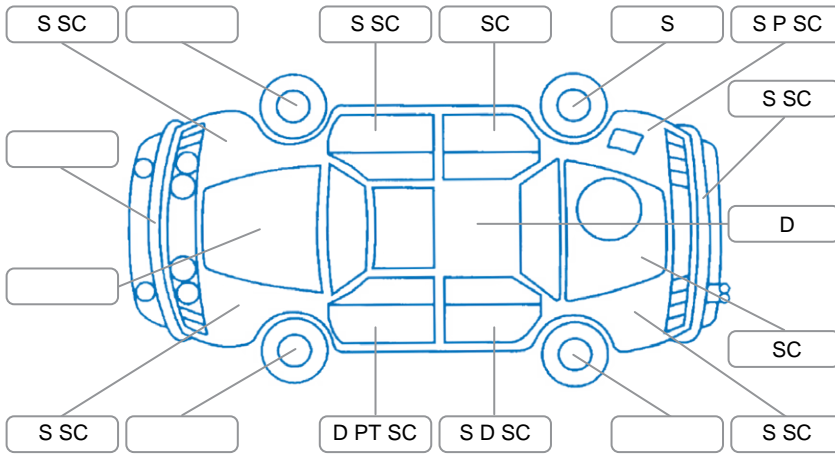

Report ID:	28,129,696	Version:	2
Created:	04 May 2026		

Make:	Suzuki	Model:	Grand Vitara
Body Style:	SUV	Year:	2011
Rego No.:	GEC534	Rego Expiry:	01 Jul 2026
WoF Expiry:	05 May 2027	Odometer:	112,266 Kms
Good No.:	28129696	VIN:	JSAJTDA4V00232344
Next Service:	118,500 Kms	Service History:	No

Key

S = Scratch R = Rust C = Crack * = Decals W = Significant scuffs
 D = Dent PT = Paint defect P = Pin dent SC = Stone Chips

Note: some defects and blemishes may not be displayed in the diagram

Body Inspection Comments

Conditions During Body Inspection: Dry

Under Carriage and Under Bonnet Inspection Comments

Interior Comments

Seats:	Good
Carpets:	Good
Panels:	Good
Dashboard:	Good

General Comments

Road Conditions During Test Drive	Dry	
Engine Timing Mechanism	Timing Chain	
Evidence of Cam Belt Replacement	<input type="checkbox"/> Yes <input type="checkbox"/> No	Kms
Inspected by:	Caleb Spicer Lee	
Published by:	Shanna Bullion	
Inspection Date:	20 Apr 2026	