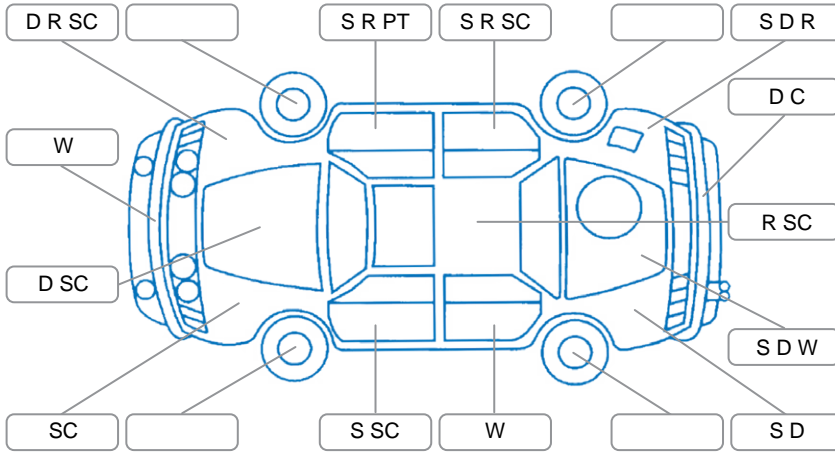

Report ID:	28,129,654	Version:	1
Created:	22 Apr 2026		

Make:	Nissan	Model:	Caravan
Body Style:	Van	Year:	2008
Rego No.:	JWF717	Rego Expiry:	22 May 2026
WoF Expiry:	23 Feb 2027	Odometer:	353,967 Kms
Good No.:	28129654	VIN:	7AT0DH06X16001767
Next Service:		Service History:	No

**Key**

S = Scratch    R = Rust    C = Crack    \* = Decals    W = Significant scuffs  
 D = Dent    PT = Paint defect    P = Pin dent    SC = Stone Chips

Note: some defects and blemishes may not be displayed in the diagram

**Body Inspection Comments**

RF headlight faded. Windscreen has stone chip. Previous decals visible. LF tyre edge wear.

Conditions During Body Inspection	Dry
-----------------------------------	-----

**Under Carriage and Under Bonnet Inspection Comments**

Oil level low. Oil leaks

**Interior Comments**

Seats:	drivers seat damaged through to metal.
Carpets:	Average
Panels:	scuffs.
Dashboard:	scuffs and scratches on glovebox.

**General Comments**

Key remote nw. Rear wiper spray nw. Reverse light nw.