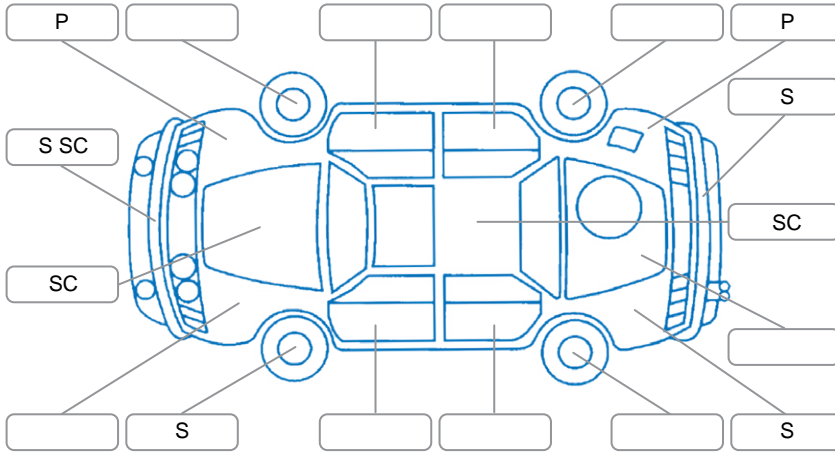

Report ID:	28,129,631	Version:	2
Created:	21 Apr 2026		

Make:	Toyota	Model:	Corolla
Body Style:	Hatchback	Year:	2013
Rego No.:	GRD408	Rego Expiry:	06 Jan 2027
WoF Expiry:	05 May 2027	Odometer:	192,202 Kms
Good No.:	28129631	VIN:	JTNKU3JE80J009222
Next Service:	202000	Service History:	No

Key

S = Scratch R = Rust C = Crack * = Decals W = Significant scuffs
 D = Dent PT = Paint defect P = Pin dent SC = Stone Chips

Note: some defects and blemishes may not be displayed in the diagram

Body Inspection Comments

Conditions During Body Inspection

Wet

Under Carriage and Under Bonnet Inspection Comments

Interior Comments

Seats:	Average
Carpets:	Average
Panels:	Average
Dashboard:	Good

General Comments

Road Conditions During Test Drive	Wet
Engine Timing Mechanism	Timing Chain
Evidence of Cam Belt Replacement	<input type="checkbox"/> Yes <input type="checkbox"/> No Kms
Inspected by:	Chris Buckley
Published by:	Charlotte Jane
Inspection Date:	20 Apr 2026