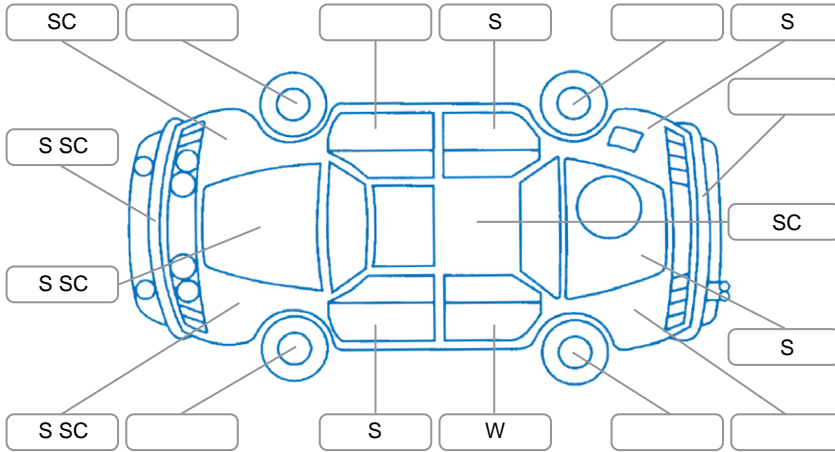

Key

S = Scratch R = Rust C = Crack * = Decals W = Significant scuffs
 D = Dent PT = Paint defect P = Pin dent SC = Stone Chips

Note: some defects and blemishes may not be displayed in the diagram

Body Inspection Comments

Panels: Good

Dashboard: Good

General Comments

Road Conditions During Test Drive

Dry

Engine Timing Mechanism

Timing Chain

Evidence of Cam Belt Replacement