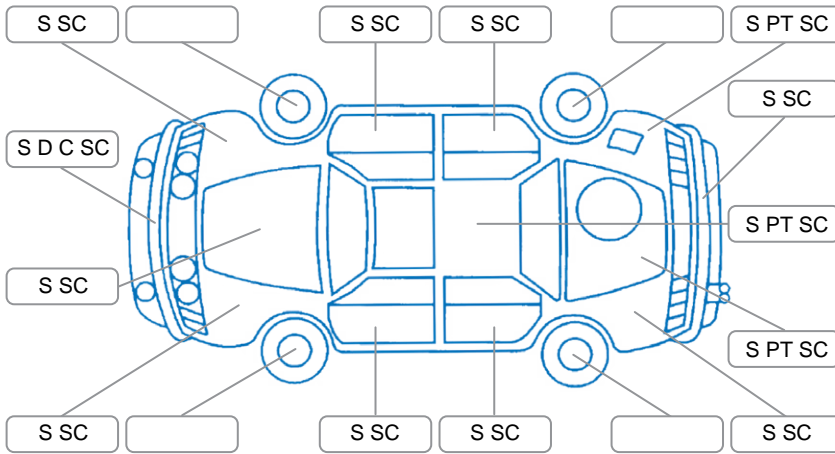

**Key**  
 S = Scratch    R = Rust    C = Crack    \* = Decals    W = Significant scuffs  
 D = Dent    PT = Paint defect    P = Pin dent    SC = Stone Chips

Note: some defects and blemishes may not be displayed in the diagram

### Body Inspection Comments

Front bumper left side damaged  
 Minor stonechips on windscreen

Conditions During Body Inspection    Dry

### Under Carriage and Under Bonnet Inspection Comments

Front wheel drive  
 Oil leak  
 Front crash sensor loose