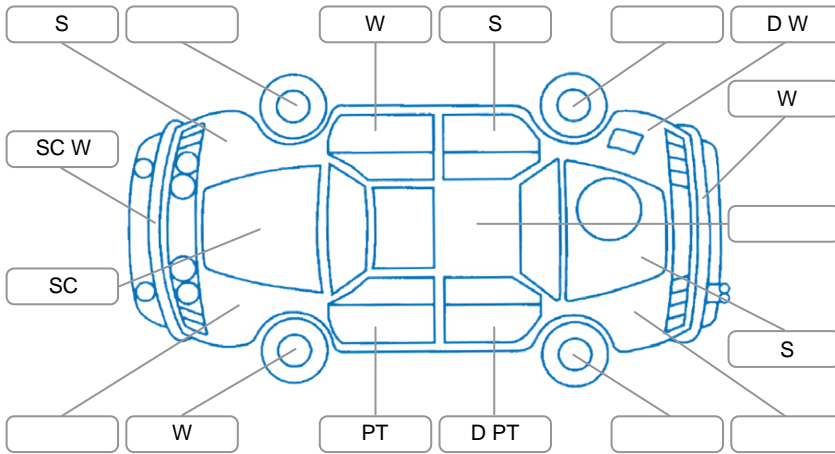

Report ID:	28,129,568	Version:	2
Created:	24 Apr 2026		

Make:	Honda	Model:	FIT
Body Style:	Hatchback	Year:	2010
Rego No.:	LUJ458	Rego Expiry:	19 Aug 2026
WoF Expiry:	24 Apr 2027	Odometer:	113,818 Kms
Good No.:	28129568	VIN:	7AT08G2YX18312210
Next Service:	119,758km	Service History:	No

Key

S = Scratch R = Rust C = Crack * = Decals W = Significant scuffs
 D = Dent PT = Paint defect P = Pin dent SC = Stone Chips

Note: some defects and blemishes may not be displayed in the diagram

Body Inspection Comments

Conditions During Body Inspection: Dry

Under Carriage and Under Bonnet Inspection Comments

Front wheel drive

Interior Comments

Seats:	Good
Carpets:	Good
Panels:	Good
Dashboard:	Good

General Comments

Road Conditions During Test Drive	Dry		
Engine Timing Mechanism	Timing Chain		
Evidence of Cam Belt Replacement	<input type="checkbox"/> Yes	<input type="checkbox"/> No	Kms
Inspected by:	Rowan Fey		
Published by:	Admond Chan		
Inspection Date:	20 Apr 2026		