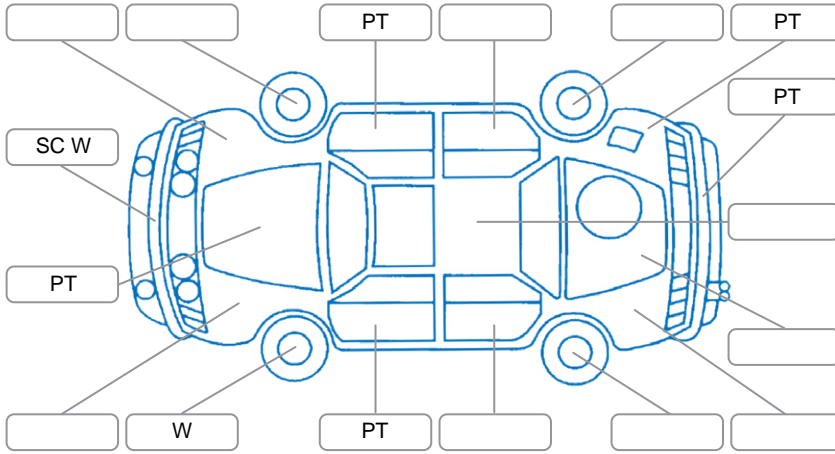

Report ID:	28,129,552	Version:	1
Created:	20 Apr 2026		

Make:	Nissan	Model:	Note
Body Style:	Hatchback	Year:	2006
Rego No.:	HAS426	Rego Expiry:	13 Jun 2026
WoF Expiry:	11 Mar 2027	Odometer:	183,366 Kms
Good No.:	28129552	VIN:	7AT0DH79X13146056
Next Service:	183000	Service History:	No

Key

S = Scratch R = Rust C = Crack * = Decals W = Significant scuffs
 D = Dent PT = Paint defect P = Pin dent SC = Stone Chips

Note: some defects and blemishes may not be displayed in the diagram

Body Inspection Comments

Front bumper insecure
 Tailgate handle cracked

Conditions During Body Inspection

Wet

Under Carriage and Under Bonnet Inspection Comments

Minor engine oil leaks

Interior Comments

Seats:	Good
Carpets:	Good
Panels:	Good
Dashboard:	Good