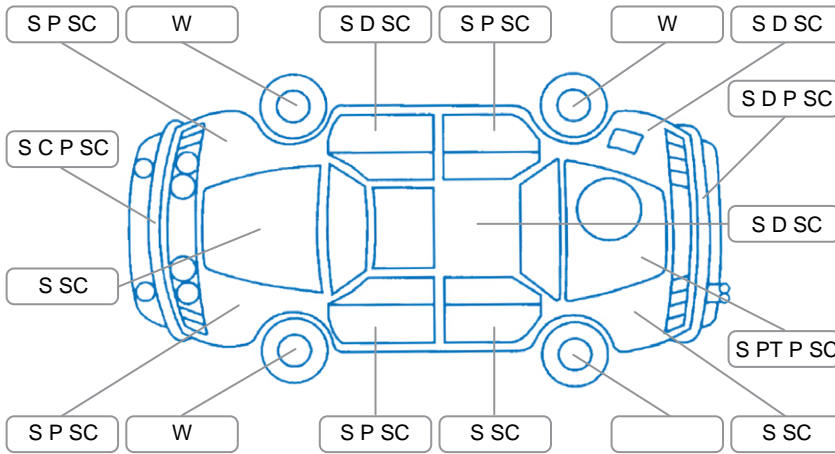

Key

S = Scratch R = Rust C = Crack * = Decals W = Significant scuffs
 D = Dent PT = Paint defect P = Pin dent SC = Stone Chips

Note: some defects and blemishes may not be displayed in the diagram

Body Inspection Comments

Inside of boot wet
 Roof racks damaged
 Minor stonechips on windscreen

Conditions During Body Inspection Dry

Under Carriage and Under Bonnet Inspection Comments

Front wheel drive
 Oil leak

Interior Comments