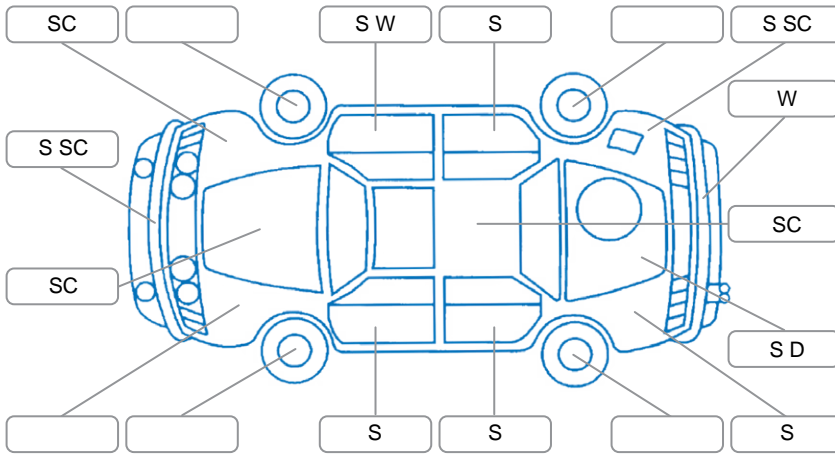

Report ID:	28,129,510	Version:	2
Created:	26 May 2026		

Make:	Mazda	Model:	Bt-50
Body Style:	Utility	Year:	2016
Rego No.:	JWE108	Rego Expiry:	07 Sep 2026
WoF Expiry:	13 May 2027	Odometer:	197,490 Kms
Good No.:	28129510	VIN:	MMOUR0YF100531803
Next Service:	200,000	Service History:	Yes

**Key**

S = Scratch    R = Rust    C = Crack    \* = Decals    W = Significant scuffs  
 D = Dent    PT = Paint defect    P = Pin dent    SC = Stone Chips

Note: some defects and blemishes may not be displayed in the diagram