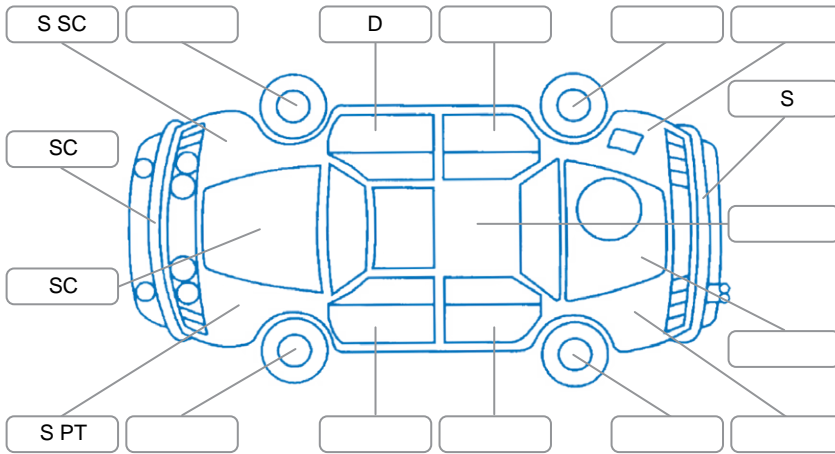

Report ID:	28,129,484	Version:	3
Created:	01 May 2026		

Make:	Nissan	Model:	Skyline
Body Style:	Sedan	Year:	2007
Rego No.:	KNN960	Rego Expiry:	07 Nov 2026
WoF Expiry:	29 Apr 2027	Odometer:	86,535 Kms
Good No.:	28129484	VIN:	7AT0DH12X17402654
Next Service:	96500	Service History:	Yes

Key
 S = Scratch R = Rust C = Crack * = Decals W = Significant scuffs
 D = Dent PT = Paint defect P = Pin dent SC = Stone Chips

Note: some defects and blemishes may not be displayed in the diagram

Body Inspection Comments

Conditions During Body Inspection: Dry

Under Carriage and Under Bonnet Inspection Comments

Interior Comments

Seats:	Good
Carpets:	Good
Panels:	Good
Dashboard:	Good

General Comments

Road Conditions During Test Drive	Dry		
Engine Timing Mechanism	Timing Chain		
Evidence of Cam Belt Replacement	<input type="checkbox"/> Yes	<input type="checkbox"/> No	Kms
Inspected by:	Caine Teke		
Published by:	Luke Saunders		
Inspection Date:	21 Apr 2026		