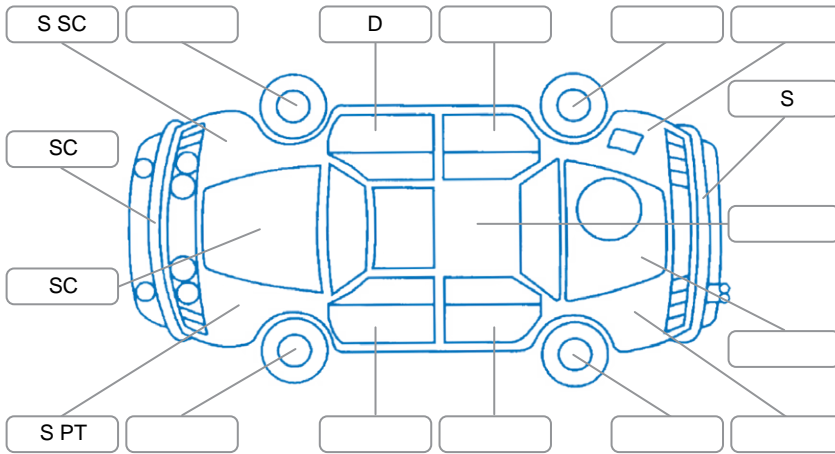

Report ID:	28,129,484	Version:	1
Created:	22 Apr 2026		

Make:	Nissan	Model:	Skyline
Body Style:	Sedan	Year:	2007
Rego No.:	KNN960	Rego Expiry:	07 Nov 2026
WoF Expiry:	29 Apr 2026	Odometer:	86,532 Kms
Good No.:	28129484	VIN:	7AT0DH12X17402654
Next Service:	89000 kms	Service History:	Yes

Key
 S = Scratch R = Rust C = Crack * = Decals W = Significant scuffs
 D = Dent PT = Paint defect P = Pin dent SC = Stone Chips

Note: some defects and blemishes may not be displayed in the diagram

Body Inspection Comments

Conditions During Body Inspection: Dry

Under Carriage and Under Bonnet Inspection Comments

Interior Comments

Seats:	Good
Carpets:	Good
Panels:	Good
Dashboard:	Good

General Comments

Road Conditions During Test Drive	Dry		
Engine Timing Mechanism	Timing Chain		
Evidence of Cam Belt Replacement	<input type="checkbox"/> Yes	<input type="checkbox"/> No	Kms
Inspected by:	Caine Teke		
Published by:	Luke Saunders		
Inspection Date:	21 Apr 2026		