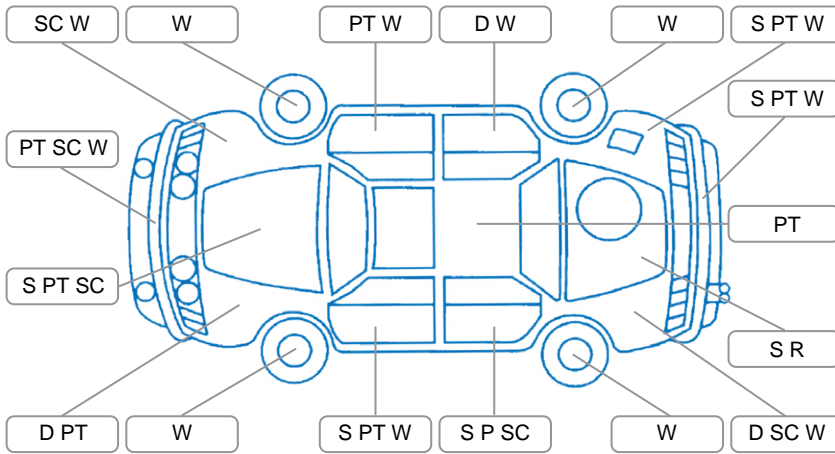

Key
 S = Scratch R = Rust C = Crack * = Decals W = Significant scuffs
 D = Dent PT = Paint defect P = Pin dent SC = Stone Chips

Note: some defects and blemishes may not be displayed in the diagram

Body Inspection Comments

Paint coming off of fuel filler door

Conditions During Body Inspection

Wet

Under Carriage and Under Bonnet Inspection Comments

Engine oil leak
 Rear-wheel drive

Interior Comments

Seats:	Ripping in driver's seat, otherwise average
Carpets:	Average
Panels:	Average
Dashboard:	Good