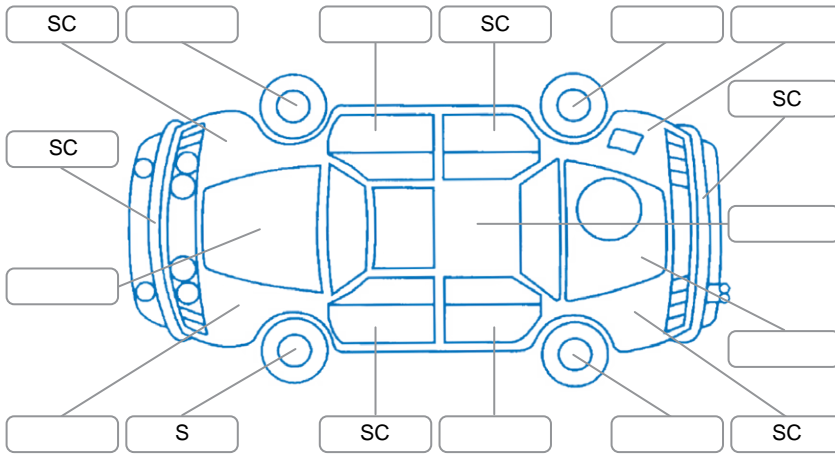

Report ID:	28,129,421	Version:	4
Created:	24 Apr 2026		

Make:	Ford	Model:	Ranger
Body Style:	Utility	Year:	2022
Rego No.:	PMH758	Rego Expiry:	22 Feb 2027
WoF Expiry:	03 Sep 2026	Odometer:	132,288 Kms
Good No.:	28129421	VIN:	MPBCMFF60NX413151
Next Service:	137,000kms	Service History:	No

Key

S = Scratch R = Rust C = Crack * = Decals W = Significant scuffs
 D = Dent PT = Paint defect P = Pin dent SC = Stone Chips

Note: some defects and blemishes may not be displayed in the diagram

Body Inspection Comments