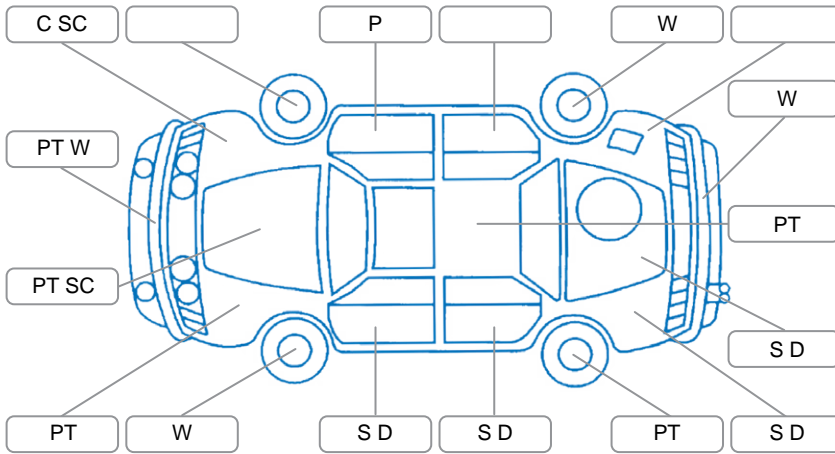

Report ID:	28,129,409	Version:	1
Created:	22 Apr 2026		

Make:	Toyota	Model:	Granvia
Body Style:	Wagon	Year:	1995
Rego No.:	BEG865	Rego Expiry:	17 Jun 2026
WoF Expiry:	23 Apr 2026	Odometer:	302,898 Kms
Good No.:	28129409	VIN:	7A8H6320703003821
Next Service:	307,298kms	Service History:	No

**Key**

S = Scratch    R = Rust    C = Crack    \* = Decals    W = Significant scuffs  
 D = Dent    PT = Paint defect    P = Pin dent    SC = Stone Chips

Note: some defects and blemishes may not be displayed in the diagram

**Body Inspection Comments**

8 seater. Paint is worn on roof bonnet front bumper left front guard. Right tail light is cracked. Left door mirror rotator is broken. Dent on left sill under front door.

Conditions During Body Inspection: Dry