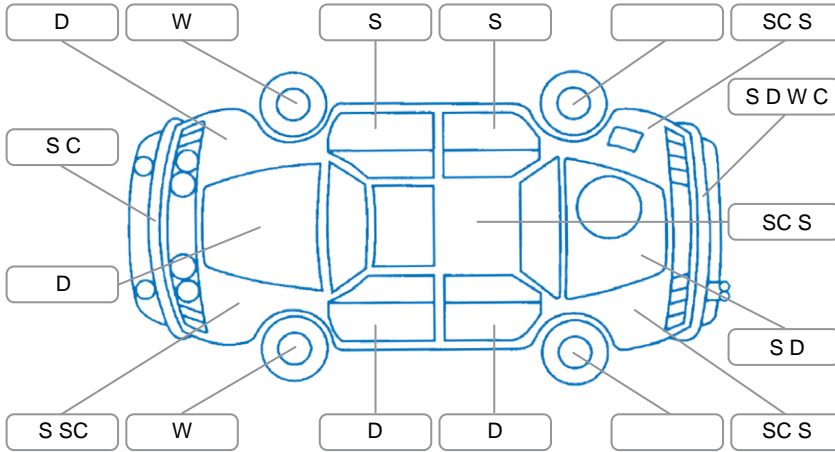

Report ID:	28,129,341	Version:	4
Created:	28 Apr 2026		

Make:	Hyundai	Model:	Staria
Body Style:	People Mover	Year:	2022
Rego No.:	PFP160	Rego Expiry:	27 Oct 2026
WoF Expiry:	17 Apr 2027	Odometer:	62,922 Kms
Good No.:	28129341	VIN:	KMHYC811MNU022089
Next Service:	74,000 kms	Service History:	No

Key

S = Scratch R = Rust C = Crack * = Decals W = Significant scuffs
 D = Dent PT = Paint defect P = Pin dent SC = Stone Chips

Note: some defects and blemishes may not be displayed in the diagram

Body Inspection Comments

Right sliding door not closed properly, front bumper grill cracked, tailgate dented,

Conditions During Body Inspection

Wet

Under Carriage and Under Bonnet Inspection Comments

Right front outer cv boot split,