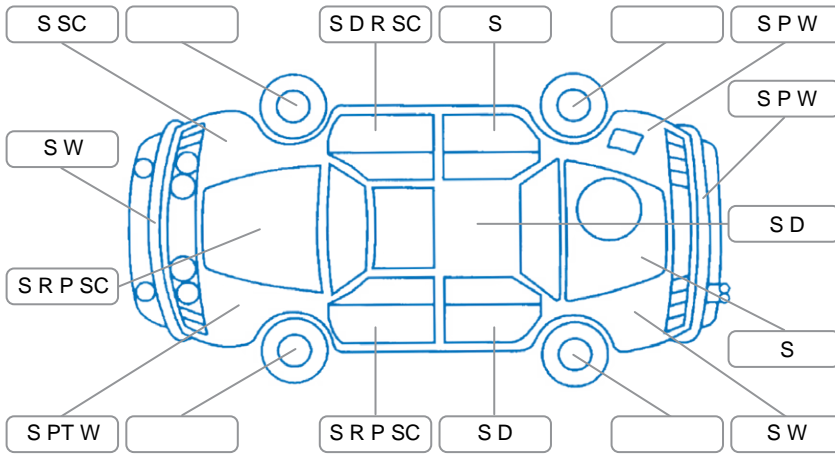

Report ID:	28,129,271	Version:	2
Created:	05 May 2026		

Make:	Toyota	Model:	Vanguard
Body Style:	Wagon	Year:	2007
Rego No.:	JBU933	Rego Expiry:	18 Jul 2026
WoF Expiry:	18 May 2027	Odometer:	184,212 Kms
Good No.:	28129271	VIN:	7AT0H65BX15042511
Next Service:	194,000	Service History:	No

### Key

S = Scratch    R = Rust    C = Crack    \* = Decals    W = Significant scuffs  
 D = Dent    PT = Paint defect    P = Pin dent    SC = Stone Chips

Note: some defects and blemishes may not be displayed in the diagram