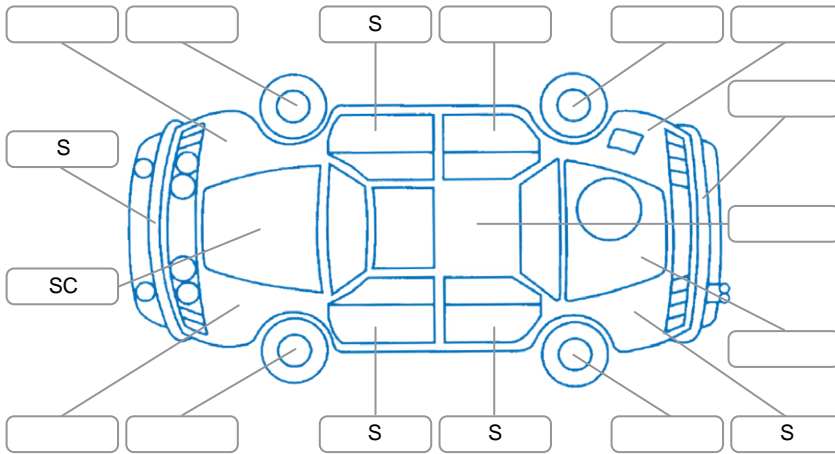

Report ID:	28,129,263	Version:	2
Created:	20 Apr 2026		

Make:	Ford	Model:	Ranger
Body Style:	Utility	Year:	2023
Rego No.:	QDE885	Rego Expiry:	09 Aug 2026
WoF Expiry:	01 May 2027	Odometer:	53,126 Kms
Good No.:	28129263	VIN:	MPBCMFF60PX503883
Next Service:	60400	Service History:	Yes

### Key

S = Scratch    R = Rust    C = Crack    \* = Decals    W = Significant scuffs  
 D = Dent    PT = Paint defect    P = Pin dent    SC = Stone Chips

Note: some defects and blemishes may not be displayed in the diagram