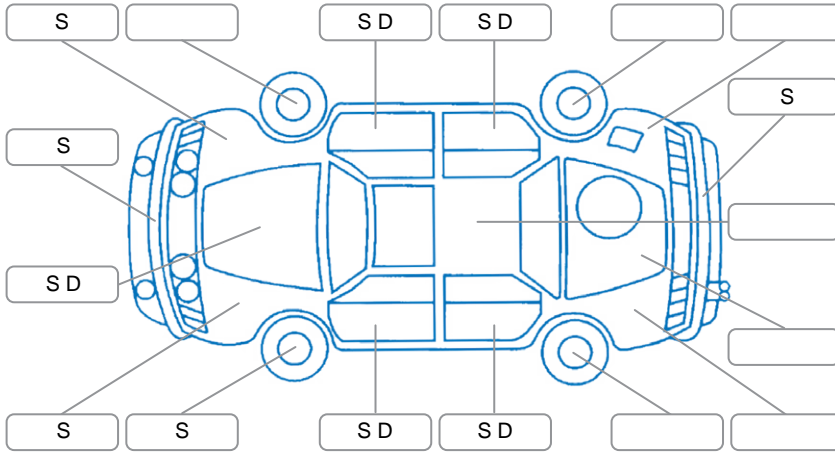

Report ID:	28,129,259	Version:	1
Created:	21 Apr 2026		

Make:	Volkswagen	Model:	Touareg
Body Style:	SUV	Year:	2015
Rego No.:	JBG403	Rego Expiry:	01 Jan 2026
WoF Expiry:	14 Feb 2026	Odometer:	193,446 Kms
Good No.:	28129259	VIN:	WVGZZZ7PZFD011682
Next Service:	220097	Service History:	Yes

**Key**

S = Scratch    R = Rust    C = Crack    \* = Decals    W = Significant scuffs  
 D = Dent    PT = Paint defect    P = Pin dent    SC = Stone Chips

Note: some defects and blemishes may not be displayed in the diagram

**Body Inspection Comments**

Conditions During Body Inspection

**Under Carriage and Under Bonnet Inspection Comments**

Turbo inter cooler leak, engine oil leak,

**Interior Comments**

Seats:	Good
Carpets:	Good
Panels:	Good
Dashboard:	Good