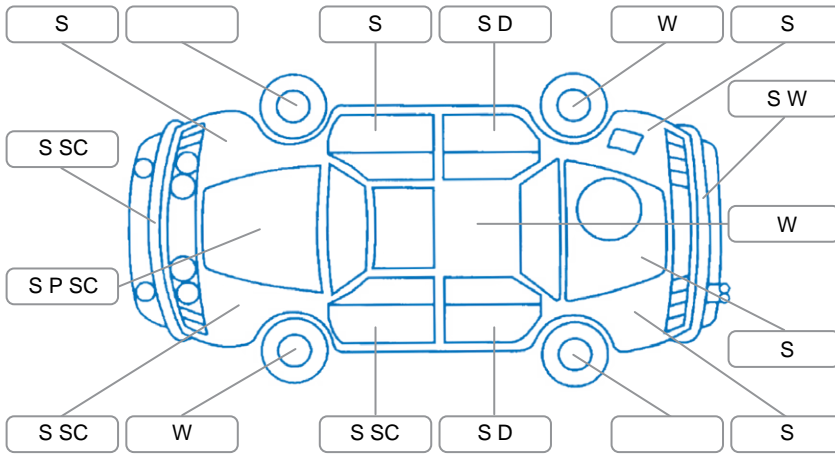

Report ID:	28,129,216	Version:	1
Created:	21 Apr 2026		

Make:	Mazda	Model:	Demio
Body Style:	Hatchback	Year:	2011
Rego No.:	MMF199	Rego Expiry:	26 Apr 2026
WoF Expiry:	16 Nov 2026	Odometer:	128,539 Kms
Good No.:	28129216	VIN:	7AT0C12HX19100547
Next Service:	128,538km	Service History:	No

Key
 S = Scratch R = Rust C = Crack * = Decals W = Significant scuffs
 D = Dent PT = Paint defect P = Pin dent SC = Stone Chips

Note: some defects and blemishes may not be displayed in the diagram

Body Inspection Comments

Windscreen stone chips

Conditions During Body Inspection

Dry

Under Carriage and Under Bonnet Inspection Comments

Front wheel drive

Interior Comments

Seats:	Good
Carpets:	Average
Panels:	Good
Dashboard:	Good