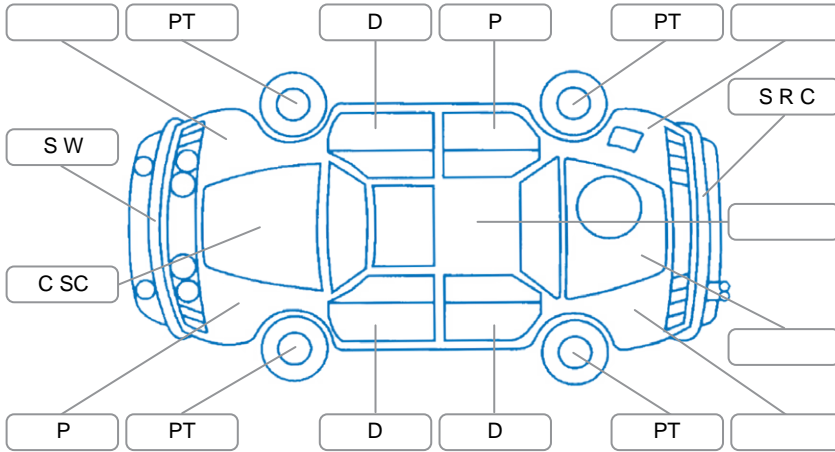

Report ID:	28,129,200	Version:	1
Created:	20 Apr 2026		

Make:	Ford	Model:	Fiesta
Body Style:	Hatchback	Year:	2006
Rego No.:	RQA192	Rego Expiry:	31 Aug 2026
WoF Expiry:	25 Feb 2027	Odometer:	200,684 Kms
Good No.:	28129200	VIN:	WF0HXXGAJH6U51516
Next Service:	205000km	Service History:	No

Key

S = Scratch R = Rust C = Crack * = Decals W = Significant scuffs
 D = Dent PT = Paint defect P = Pin dent SC = Stone Chips

Note: some defects and blemishes may not be displayed in the diagram

Body Inspection Comments

Conditions During Body Inspection: Dry

Under Carriage and Under Bonnet Inspection Comments

Engine oil leak.

Interior Comments

Seats:	Good
Carpets:	Good
Panels:	Good
Dashboard:	Good

General Comments

Front wheel drive