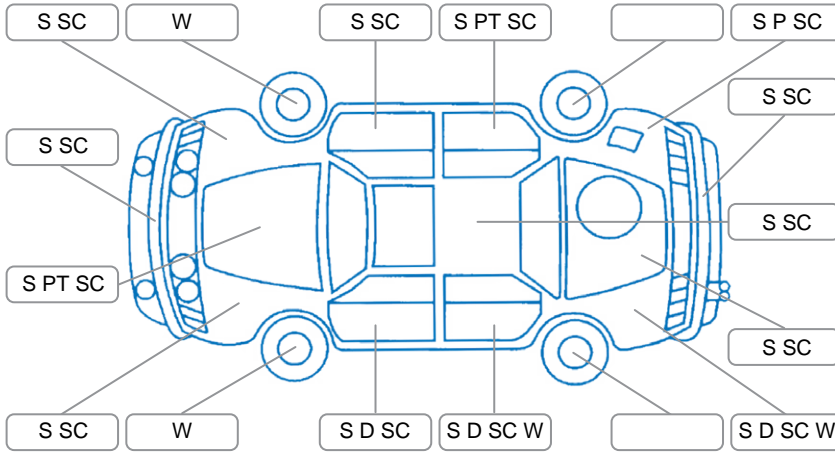

Report ID:	28,129,180	Version:	2
Created:	22 Apr 2026		

Make:	Toyota	Model:	Blade
Body Style:	Hatchback	Year:	2008
Rego No.:	LHG332	Rego Expiry:	04 Apr 2026
WoF Expiry:	04 Dec 2026	Odometer:	152,672 Kms
Good No.:	28129180	VIN:	7AT0H656X15033300
Next Service:	due	Service History:	No

Key

S = Scratch R = Rust C = Crack * = Decals W = Significant scuffs
 D = Dent PT = Paint defect P = Pin dent SC = Stone Chips

Note: some defects and blemishes may not be displayed in the diagram

Body Inspection Comments

Headlights dull/

Conditions During Body Inspection

Dry

Under Carriage and Under Bonnet Inspection Comments

2wd/engine oil leak

Interior Comments

Seats:	Average
Carpets:	Average
Panels:	Average
Dashboard:	Average