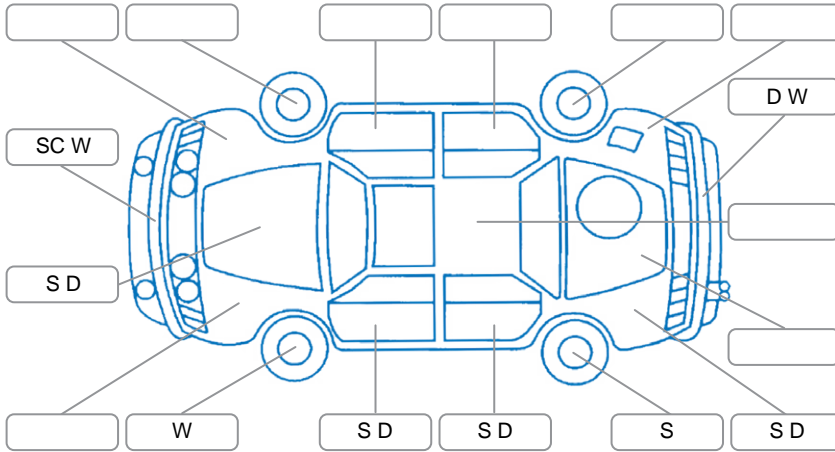

Report ID:	28,129,179	Version:	1
Created:	22 Apr 2026		

Make:	Mazda	Model:	Premacy
Body Style:	Wagon	Year:	2007
Rego No.:	KRH269	Rego Expiry:	26 Jun 2026
WoF Expiry:	23 Jul 2026	Odometer:	139,067 Kms
Good No.:	28129179	VIN:	7AT0C133X17305702
Next Service:	141,390kms	Service History:	No

Key

S = Scratch R = Rust C = Crack * = Decals W = Significant scuffs
 D = Dent PT = Paint defect P = Pin dent SC = Stone Chips

Note: some defects and blemishes may not be displayed in the diagram

Body Inspection Comments