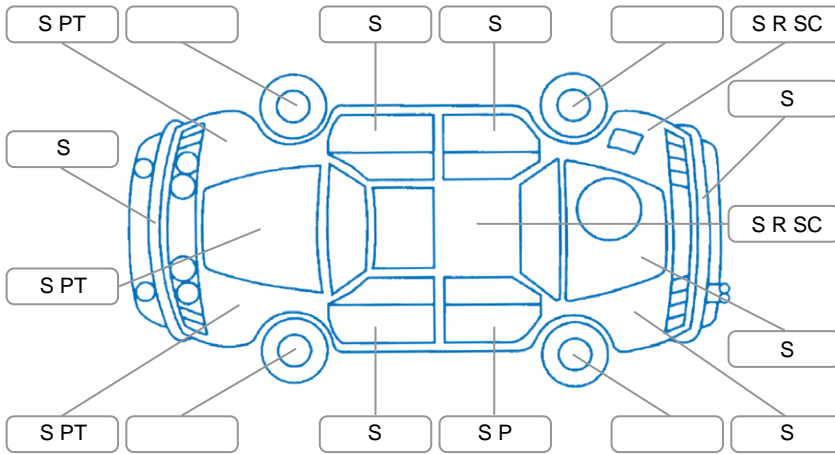

Key

S = Scratch R = Rust C = Crack * = Decals W = Significant scuffs
 D = Dent PT = Paint defect P = Pin dent SC = Stone Chips

Note: some defects and blemishes may not be displayed in the diagram

Body Inspection Comments

Conditions During Body Inspection: Dry

Under Carriage and Under Bonnet Inspection Comments

Interior Comments

Seats:	Drivers Seat Torn, Trim Cracked
Carpets:	Average
Panels:	Average
Dashboard:	Average

General Comments