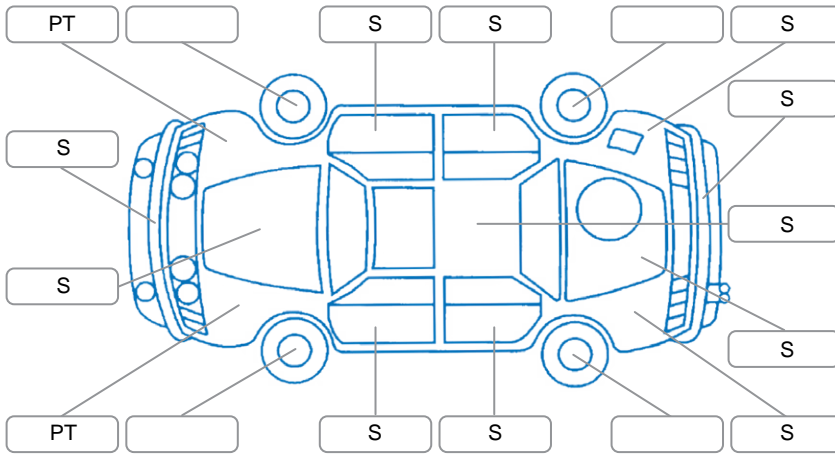

Key

S = Scratch R = Rust C = Crack * = Decals W = Significant scuffs
 D = Dent PT = Paint defect P = Pin dent SC = Stone Chips

Note: some defects and blemishes may not be displayed in the diagram

Body Inspection Comments

Conditions During Body Inspection: Dry

Under Carriage and Under Bonnet Inspection Comments

Interior Comments

Seats:	Drivers Seat Torn, Trim Cracked
Carpets:	Average
Panels:	Average
Dashboard:	Average

General Comments