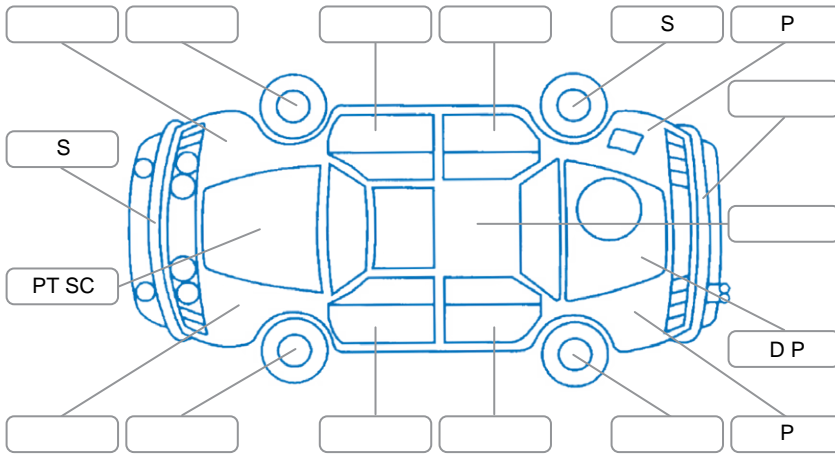

Key
 S = Scratch R = Rust C = Crack * = Decals W = Significant scuffs
 D = Dent PT = Paint defect P = Pin dent SC = Stone Chips

Note: some defects and blemishes may not be displayed in the diagram

Body Inspection Comments

Chips in windscreen

Conditions During Body Inspection

Dry

Under Carriage and Under Bonnet Inspection Comments

Engine oil leaks.

Interior Comments

Seats:	Good
Carpets:	drivers floor has wear.
Panels:	Average
Dashboard:	Good