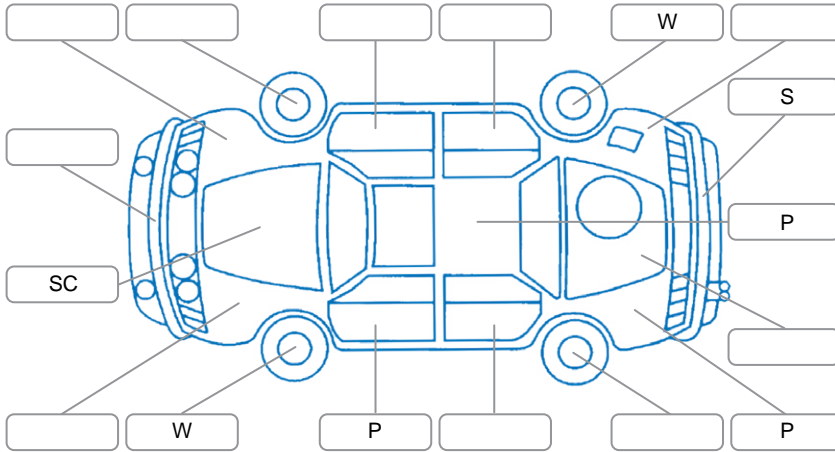

Report ID:	28,129,114	Version:	1
Created:	23 Apr 2026		

Make:	Mitsubishi	Model:	Pajero
Body Style:	Wagon	Year:	2000
Rego No.:	NNT379	Rego Expiry:	17 Jun 2026
WoF Expiry:	01 May 2027	Odometer:	79,064 Kms
Good No.:	28129114	VIN:	7AT0CJ08X21111088
Next Service:	89,060kms	Service History:	No

Key

S = Scratch R = Rust C = Crack * = Decals W = Significant scuffs
 D = Dent PT = Paint defect P = Pin dent SC = Stone Chips

Note: some defects and blemishes may not be displayed in the diagram

Body Inspection Comments

Rear wheel drive.

Conditions During Body Inspection

Dry

Under Carriage and Under Bonnet Inspection Comments

Interior Comments

Seats:	Good
Carpets:	Good
Panels:	Good
Dashboard:	Good

General Comments

Road Conditions During Test Drive Dry