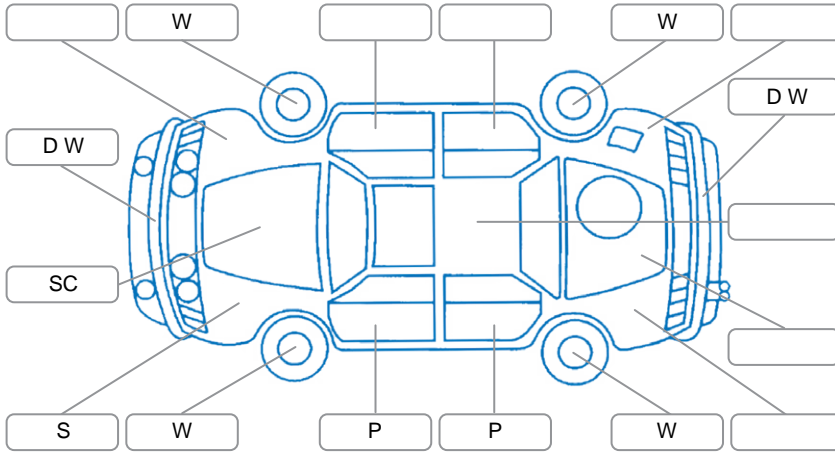

Report ID:	28,129,105	Version:	1
Created:	23 Apr 2026		

Make:	Holden	Model:	Barina
Body Style:	Hatchback	Year:	2015
Rego No.:	JLY327	Rego Expiry:	15 May 2026
WoF Expiry:	04 May 2027	Odometer:	100,139 Kms
Good No.:	28129105	VIN:	KL3TA4889GB528368
Next Service:	110,100kms	Service History:	No

Key

S = Scratch R = Rust C = Crack * = Decals W = Significant scuffs
 D = Dent PT = Paint defect P = Pin dent SC = Stone Chips

Note: some defects and blemishes may not be displayed in the diagram

Body Inspection Comments

Conditions During Body Inspection: Dry

Under Carriage and Under Bonnet Inspection Comments

Interior Comments

Seats:	Good
Carpets:	Good
Panels:	Good
Dashboard:	Good

General Comments

Road Conditions During Test Drive	Dry		
Engine Timing Mechanism	Timing Chain		
Evidence of Cam Belt Replacement	<input type="checkbox"/> Yes	<input type="checkbox"/> No	Kms
Inspected by:	Yuki Itohara		
Published by:	Callum Busuttill		
Inspection Date:	21 Apr 2026		