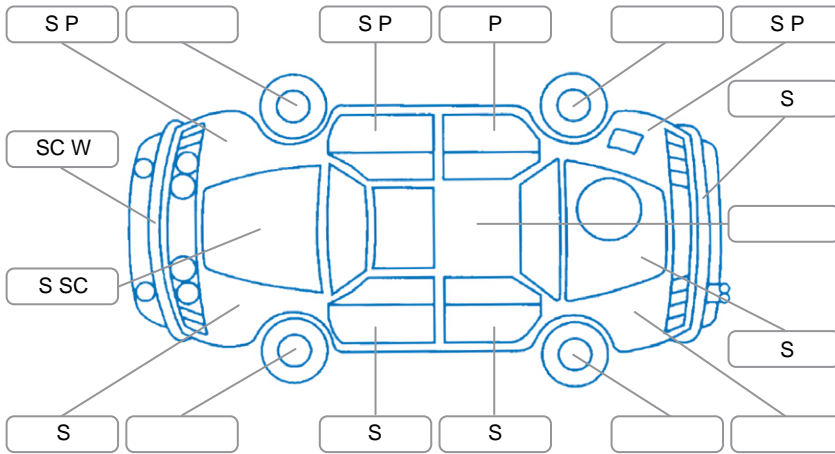

Report ID:	28,129,095	Version:	1
Created:	22 Apr 2026		

Make:	Nissan	Model:	X-Trail
Body Style:	Wagon	Year:	2015
Rego No.:	NKF125	Rego Expiry:	28 Sep 2026
WoF Expiry:	05 May 2027	Odometer:	210,356 Kms
Good No.:	28129095	VIN:	7AT0DH6LX21506284
Next Service:	225355 Kms	Service History:	No

Key

S = Scratch R = Rust C = Crack * = Decals W = Significant scuffs
 D = Dent PT = Paint defect P = Pin dent SC = Stone Chips

Note: some defects and blemishes may not be displayed in the diagram

Body Inspection Comments

Conditions During Body Inspection: Dry

Under Carriage and Under Bonnet Inspection Comments

Some Surface rust on front cross member and subframe.

Interior Comments

Seats:	Good
Carpets:	Average
Panels:	Average
Dashboard:	Good